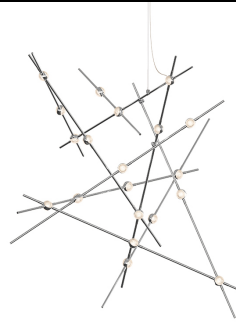

Project:

Constellation Aquila Major Pendant Spec Sheet

SKU: 2152.13C-27 Learn more at:
<https://sonnemanlight.com/constellation-aquila>

Description:

Type #:

Dimensions

Height:	39.25"
Diameter:	37.25"
Canopy/Backplate/Base:	4.5"
Size:	Major
Canopy/Backplate/Base Height:	0.5

Shade

Lens Type:	Clear Faceted Acrylic Lens
Shade 1 Material:	Clear Faceted Acrylic

Available Finishes

Available Finishes: Satin Nickel w/Clear
Faceted Acrylic Lens, Satin Nickel w/White
Optical Acrylic Lens

General Listings

Certification:	C-ETL-US
Color/Finish:	Satin Nickel (.13)
Dark Sky Friendly:	N