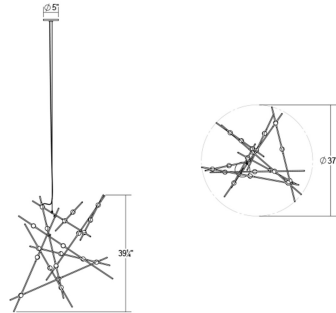

Project:

Constellation Aquila Major Pendant Spec Sheet

SKU: 2152.13C-27 Learn more at:
<https://sonnemanlight.com/constellation-aquila>

Description:

Type #:

Dimensions

Height:	39.25"
Diameter:	37.25"
Canopy/Backplate/Base:	4.5"
Size:	Major
Canopy/Backplate/Base Height:	0.5

Electrical Specs

Bulb(s) Included?:	Yes
Bulb 1 Type:	Integral LED
Bulb Quantity:	20
Input Voltage:	100-277VAC
Wattage:	41
Initial Lumens:	5040
Delivered Lumens:	3500
Color Temperature:	2700K
CRI:	90
Power Supply Type:	Driver
Power Supply Quantity:	1
Power Supply Location:	Remote
Dimming Type:	0-10V
Bulb Max Wattage:	41

Installation

Installation:	Licensed electrician required, multi-step installation
Sloped Ceiling Compatible?:	Not Compatible
Maximum Hanging Height:	39.25"

Shipping

Carton 1 L x W x H:	23" X 15" X 6"
Carton 1 Gross Weight:	15 LBS