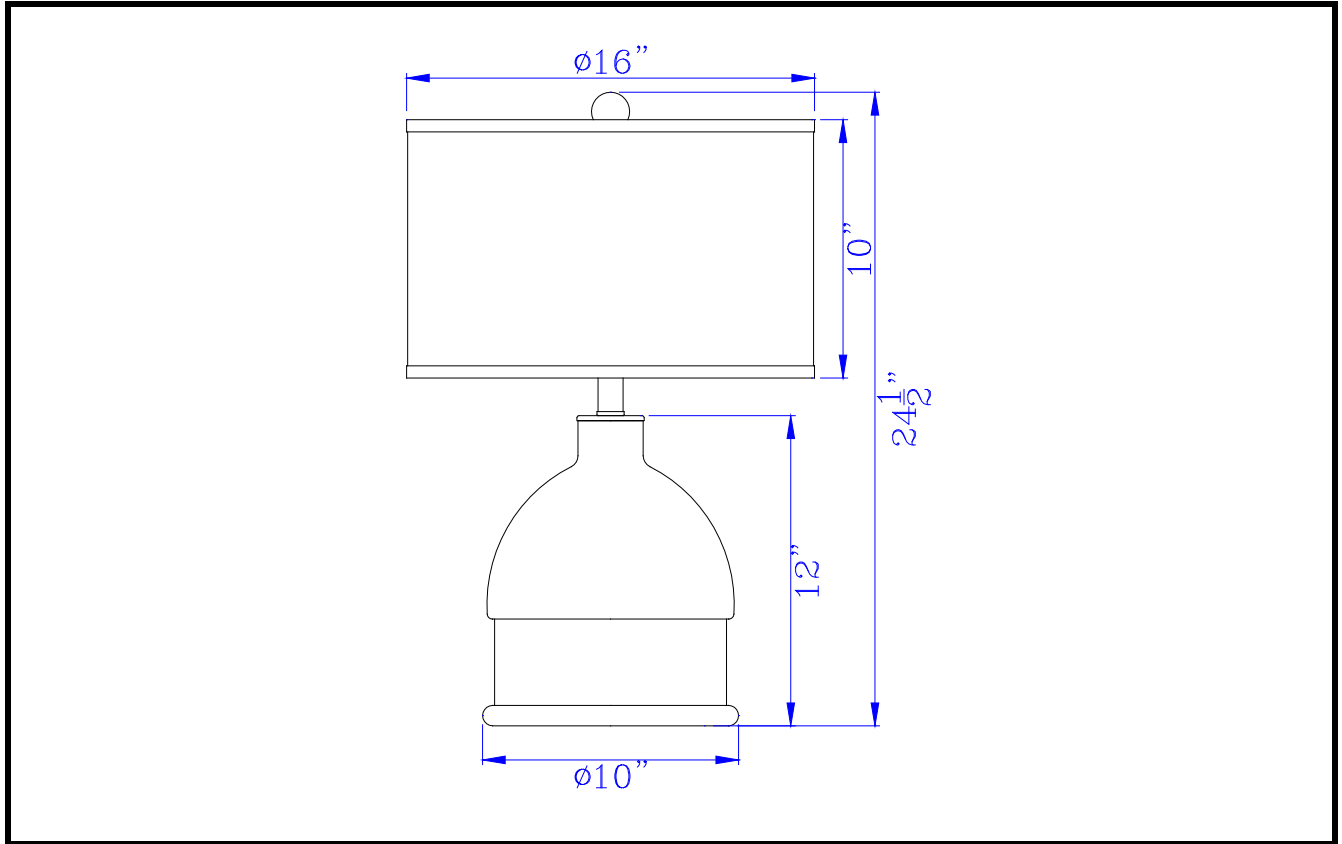

Model No: BO-2809TB
Description: 150W 3 way Rapallo glass/metal table lamp
Material: GLASS
Finish : Glass/Antiqued brass
Height: 24 1/2"
Reach/Depth: 16"
Base Width: Dia. 10"
Wattage : 150W
Socket : Medium Base (E26)
Switch: 3-Way
Bulb: Incandescent, CFL
Wire Length: 6'
Wire Color: Silver
Shade No:
Material: Linen
Shade size: 16"x16"x10"