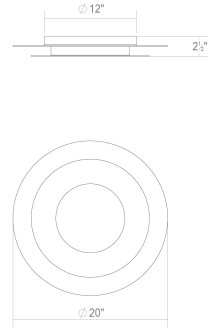

# Offset 20" Round LED Surface Mount Spec Sheet

SKU: 2757.98    Learn more at:  
<https://sonnemanlight.com/offset-led-surface-mount>

Description: Two plates held in tandem, their unified geometry combines ambient illumination with a powerful downlight. Now available in rectangular and racetrack form factors in multiple lengths.

## Dimensions

Height:	2.5
Width:	15"
Length:	15"
Diameter:	20
Shape:	Round
Size:	20"