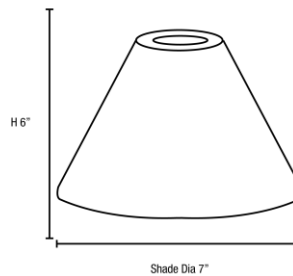

In addition to Access Lighting's purchase and warranty terms and conditions, by signing below or placing an order, you agree that you are authorized to bind the entity placing any order and acknowledge the following: All of sizes and measurements are approximate and all images are for illustrative purposes only. In the event of an inconsistency, the "Product Measurements" section controls. There also may be slight differences in the colors and designs compared to the displayed and printed images.

Signature: _____

Print Name _____ Date: _____

Toll Free 800-828-5483 www.AccessLighting.com

14410 Myford Road, Irvine, CA 92606