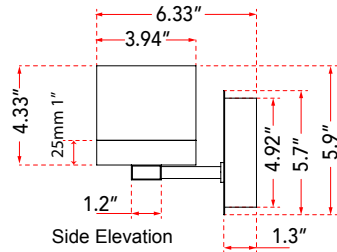

ABRA MODEL **20024WV-BZ**

**4Lt Vanity with Square Edge Lite Dimmable LED Acrylic Shades**

FAMILY NAME **Cubic**

UPC **00858083007160**

FIXTURE MATERIAL				FIXTURE DIMENSIONS IN INCHES										
Frame Material	Finishes Available	Diffuser Type	Diffuser Finish	Diameter	Height	o.a.h	Width	Length	Ext	Weight	ADA	Location	Rating	Compliance
Metal	BZ- Bronze BN-Brushed Nickel	Acrylic	White		4.33	5.9		30.9	6.33	12		Wall Mount only	Damp Location	cETLus
LAMPING										Compatible Dimmers		Junction Box Type		SUPPLIED
Lamp Type	Lamp qty	Wattage	Max Wattage	Base	Kelvin	CRI	Initial Lumen's	Delivered Lumen's	Voltage	ELV		Standard 4 x 4 Octagon Box		
LED	4	5.6w	22.4w	Solid State Module	3000k	90+	1904	1333 estimated	120v	SPECIAL NOTES				