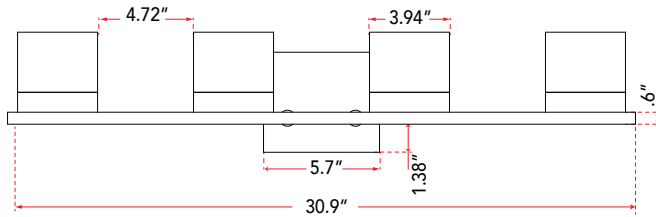

ABRA MODEL **20024WV-BZ**

**4Lt Vanity with Square Edge Lite Dimmable LED Acrylic Shades**

FAMILY NAME **Cubic**

UPC **00858083007160**

FIXTURE MATERIAL				FIXTURE DIMENSIONS IN INCHES										
Frame Material	Finishes Available	Diffuser Type	Diffuser Finish	Diameter	Height	o.a.h	Width	Length	Ext	Weight	ADA	Location	Rating	Compliance
Metal	BZ- Bronze BN-Brushed Nickel	Acrylic	White		4.33	5.9		30.9	6.33	12		Wall Mount only	Damp Location	cETLus
LAMPING										Compatible Dimmers		Junction Box Type		SUPPLIED
Lamp Type	Lamp qty	Wattage	Max Wattage	Base	Kelvin	CRI	Initial Lumen's	Delivered Lumen's	Voltage	ELV		Standard 4 x 4 Octagon Box		
LED	4	5.6w	22.4w	Solid State Module	3000k	90+	1904	1333 estimated	120v	SPECIAL NOTES				