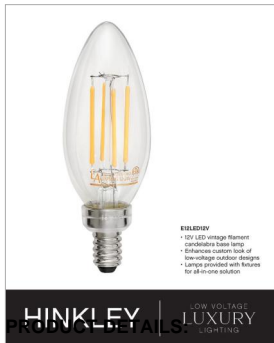

# RHODES

**29304BGR-LV**

MEDIUM SINGLE TIER 12V

Rhodes exudes warmth and a handsome appeal with a clean transitional design and generous proportions. Perfectly suited for either exterior or interior spaces, the Warm Bronze and Brushed Graphite finish perfectly complement the robust framework.

DETAILS	
FINISH:	Brushed Graphite
MATERIAL:	Metal
GLASS:	Etched Opal
SLOPE DEGREE:	90
DIMMABLE:	YES - MLV ON TRANSFORMER PRIMARY

DIMENSIONS	
WIDTH:	18.3"
HEIGHT:	28.3"
WEIGHT:	16lb

LIGHT SOURCE	
LIGHT SOURCE:	LED Lamp
LED NAME:	E12LED12V
WATTAGE:	4-3.50w Cand. LED *Included
VOLTAGE:	12v
COLOR TEMP:	2700
LUMENS:	1440
CRI:	80
INCANDESCENT EQUIVALENCY:	4 x 35w
DIMMABLE:	YES - MLV ON TRANSFORMER PRIMARY
TRANSFORMER REQUIRED:	Yes

MOUNTING	
CANOPY:	5.25" Sq.
LEAD WIRE:	1 X 72"

SHIPPING	
CARTON LENGTH:	21.5
CARTON WIDTH:	21.5
CARTON HEIGHT:	21.5
CARTON WEIGHT:	22

- Innovative Exterior 12-volt solution for all-in-one lamp, lighting and high design look. Transformer is required and sold separately.
- Offers low voltage semi-permanent solutions for unique areas such as pergolas when paired with low voltage Hinkley transformer
- This chain or cable hung fixture may be installed on any sloped ceiling
- Images are for reference purpose only and may not be pictured with the specified LED filament bulb.
- Suitable for use in wet (outdoor direct rain or sprinkler) locations as defined by NEC and CEC. Meets United States UL Underwriters Laboratories & CSA Canadian Standards Association Product Safety Standards
- Variety of stylish fixtures customized with vintage filament bulbs
- 12-volt LED vintage filament bulbs included
- 2 year finish warranty