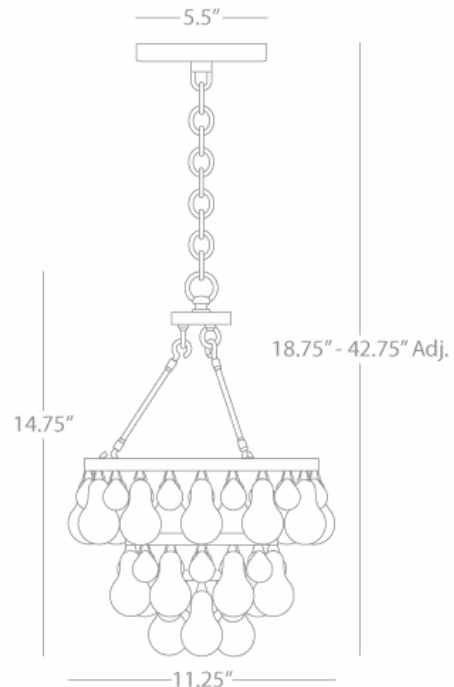

BLING

1006

Small Chandelier

2-60W Max.

Bulb Type: G, Candelabra Base

Direct Wire

Antique Brass Finish

Glass Drops

Susp. Hardware: 3 Ft. Chain

FINISH OPTION:

S1006 - Polished Nickel

Z1006 - Deep Patina Bronze

**** Available for Quick SHIP ****