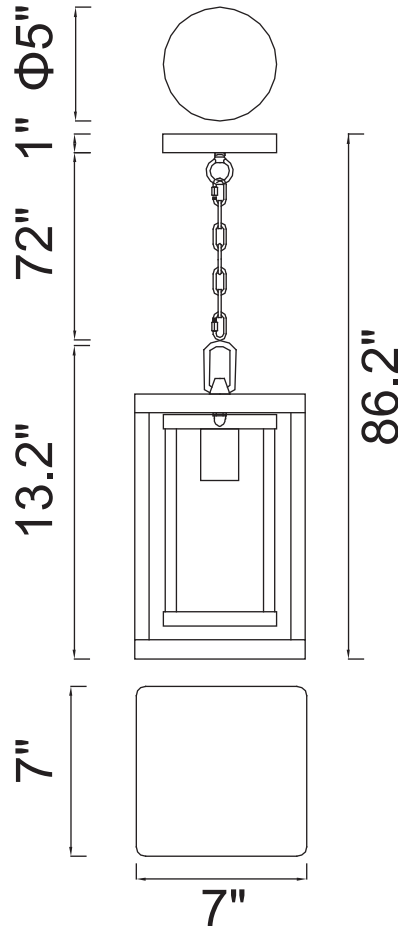

PROJECT: _____

FIXTURE TYPE: _____

LOCATION: _____

CONTACT/PHONE: _____

Item	0415P7-1-101
Collection	
Finish	Black
Glass	-----
Crystal	-----
Input	120V AC,60HZ,AC

Shade	-----
Length/Dia.	7"
Width/Ext.	7"
Height	13.2"
Maximum	86.2"
Lumens	-----

Light Source	E26
Bulb Info.	1×60W
Included	-----
Dimmable	No
Color	-----
Weight	