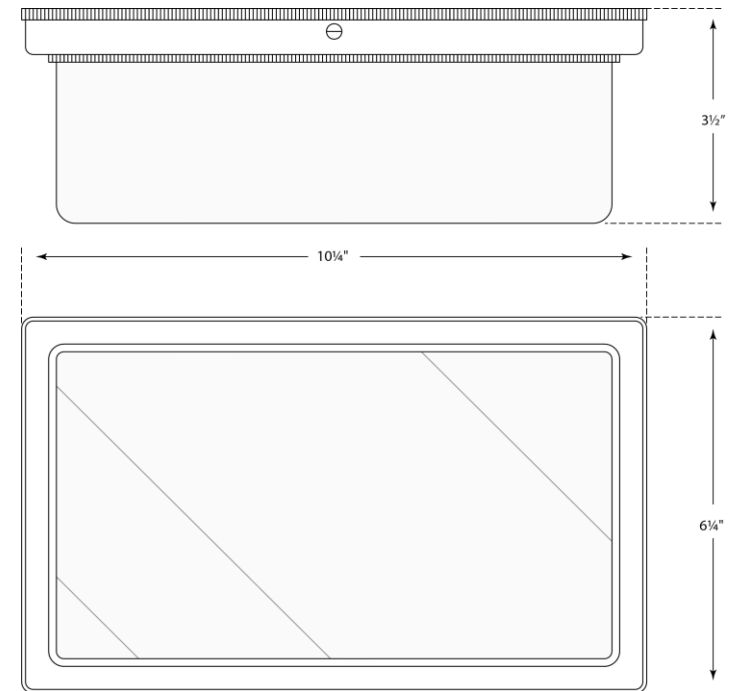

### Newhouse Block Wall/Ceiling Light

Item # TOB 4215BZ-WG

Designer: Thomas O'Brien

Height: 3.5"

Width: 6.25 x 10.25"

Finishes: AN, BZ, HAB, PN

Glass Options: WG

Socket: E26 Keyless

Wattage: 60 B11

Weight: 4 Pounds

VISUAL COMFORT