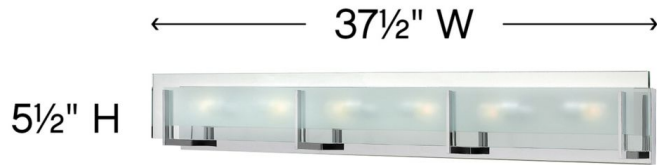

LATITUDE

5656CM

SIX LIGHT VANITY

Latitude is contemporary and sleek, finding its true beauty in the minimalist design. The slim glass panel features rectangular etching while the subtle, split fork frames add understated architectural style.

DETAILS	
FINISH:	Chrome
MATERIAL:	Steel
GLASS:	Inside Etched Clear
DIMMABLE:	Yes

DIMENSIONS	
WIDTH:	37.5"
HEIGHT:	5.5"
WEIGHT:	11.8lb
BACK PLATE:	36.25"W X 4.75"H
EXTENSION:	4"
TOP TO OUTLET:	3.25"

LIGHT SOURCE	
LIGHT SOURCE:	Socketed
VOLTAGE:	120v

SHIPPING	
CARTON LENGTH:	40
CARTON WIDTH:	7.5
CARTON HEIGHT:	7.5
CARTON WEIGHT:	14

PRODUCT DETAILS:

- Mounting hardware is hidden on the back plate to ensure a clean silhouette
- This fixture must be installed with shades/glass facing up toward the ceiling
- Suitable for use in damp locations as defined by NEC and CEC. Meets United States UL Underwriters Laboratories & CSA Canadian Standards Association Product Safety Standards.
- ADA compliant
- Bold silhouette with dramatic details creates a modern statement
- Sparkling chrome with reflective finish