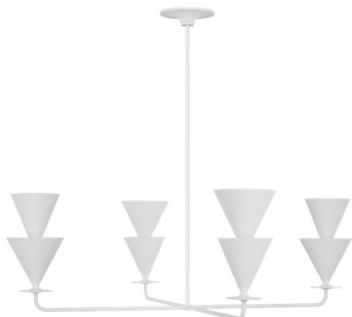

## LXC1114CPST: Extra Large Chandelier

**Collection:** Cornet

**UPC #:**014817631425

**Finish:** Cast Plaster (CPST)

### Dimensions:

**Diameter:** 46"

**Width:** 46"

**Height:** 15 1/4"

**Overall Height:** 70 7/8"

**Wire:** 180" (color/White)

**Mounting Proc.:** Screw Collar - Stem

**Connection:** Mounted To Box

### Features:

- This product may be mounted on a sloped ceiling
- Meets Title 24 energy efficiency standards
- Title 24 compliant if used with Joint Appendix (JA8) approved light bulbs listed in the California Energy Commission Appliance database.

### Shade / Glass / Diffuser Details:

Part	Material	Finish	Quantity	Item Number	Length	Width	Height	Diameter	Fitter Diameter	Shade Top Length	Shade Top Width	Shade Top Diameter
Shade	Steel	Cast Plaster	4				5 5/8	6				