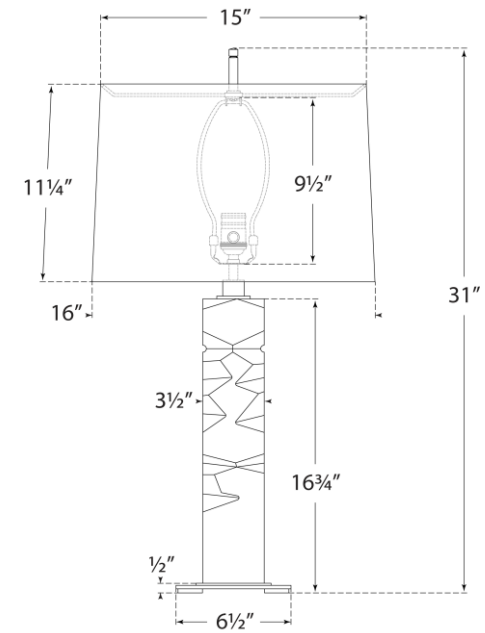

TEAR SHEET

Argentino Large Table Lamp

Item # TOB 3950CG/HAB-L

Designer: Thomas O'Brien

Height: 31"

Width: 16"

Base: 6.5" Square

Finishes: CG/HAB, CG/PN

Shade Treatments: L

Shade Details: 15" x 16" x 11.25"

Socket: E26 Dimmer

Wattage: 100 A19

Weight: 25 Pounds

Note: French Wired

Front View