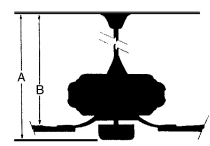

## MEASUREMENTS

Blade Finish:	Reversible Blades: <b>No</b>		
Blade Material: <b>ABS CONSTRUCTION</b>	Slope: <b>Yes</b>		
Blade Sweep: <b>62"</b>	No. of Blades: <b>3</b>	Blade Pitch: <b>20 DEGREES</b>	Hanging Weight: <b>13.76</b>
Downrod 1: <b>6</b>	Downrod 1 Outside Dia: <b>0.75</b>	Downrod 2: <b>80"</b>	Downrod 2 Outside Dia:
Ceiling to Lowest Point: (Dim A) <b>10.25</b>	Ceiling to Blade (Dim B) <b>8.75</b>	Lead Wire:	Motor Size: <b>172X16MM</b>