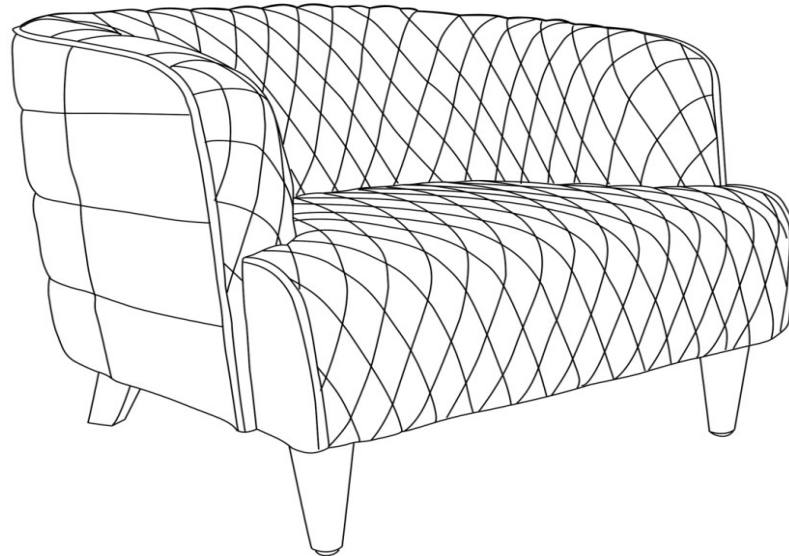

# MOE'S

home collection

## **ASSEMBLY INSTRUCTIONS.**

MAGDELAN TUFTED LEATHER ARM CHAIR EMERALD

**PK-1076-27**

THANK YOU FOR YOUR PURCHASE!

## PARTS AND HARDWARE.

Image	Description	Q' TY
	Allan Key	1Pc
	Alan Screw	8Pcs
	Front feet	2Pcs
	Rear feet	2Pcs