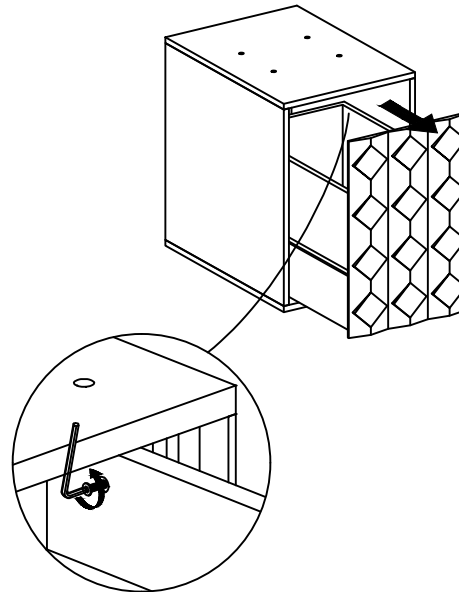

PARTS & HARDWARE.

PART LIST

NO.	DESCRIPTION	IMAGE	Qty
A.	DESK		1
B.	DRAWER BOX		1
C.	BIG LEG		1
D.	SMALL LEG		1

HARDWARE LIST

E.	Allen Bolt 6 x 40mm		6
F.	Flat Washer 8 x 25mm		6
G.	Flat Washer 6 x 30mm		4
H.	Spring Washer Ø8mm		6
I.	Allen Key 4mm		1

NOTES.

Thank you for purchasing this quality product!
Be sure to check all packing material carefully for small part that May have come loose inside the carton during shipping.

CAUTION: The Item is heavy, assembly should be performed by two people.

STEP 1.