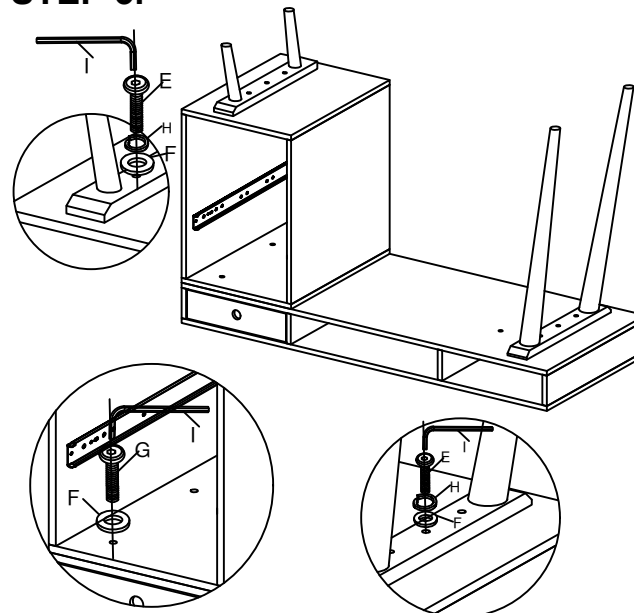

HARDWARE LIST

E.	Allen Bolt 6 x 40mm		6
F.	Flat Washer 8 x 25mm		6
G.	Flat Washer 6 x 30mm		4
H.	Spring Washer Ø8mm		6
I.	Allen Key 4mm		1

NOTES.

Thank you for purchasing this quality product!
Be sure to check all packing material carefully for small part that May have come loose inside the carton during shipping.

CAUTION: The Item is heavy, assembly should be performed by two people.

STEP 1.

STEP 2.

STEP 3.

STEP 4.