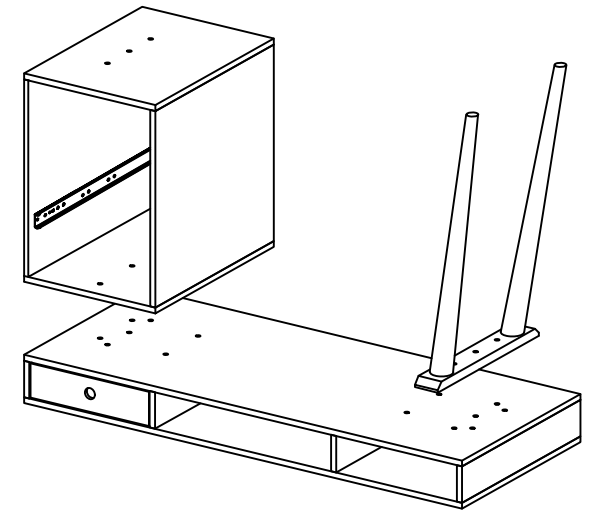

PARTS & HARDWARE.

PART LIST

NO.	DESCRIPTION	IMAGE	Qty
A.	DESK		1
B.	DRAWER BOX		1
C.	BIG LEG		1
D.	SMALL LEG		1

HARDWARE LIST

E.	Allen Bolt 6 x 40mm		6
F.	Flat Washer 8 x 25mm		6
G.	Flat Washer 6 x 30mm		4
H.	Spring Washer Ø8mm		6
I.	Allen Key 4mm		1

NOTES.

Thank you for purchasing this quality product!
Be sure to check all packing material carefully for small part that May have come loose inside the carton during shipping.

CAUTION: The Item is heavy, assembly should be performed by two people.

STEP 1.

STEP 2.

STEP 3.

STEP 4.