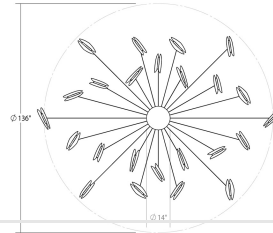

Project:

Papillons LED Chandelier Spec Sheet

SKU: 2909.25W Learn more at:
<https://sonnemanlight.com/papillons-led-chandelier>

Description: Delicately floating in suspension, these iconically modern, whimsical shapes bring the pathos of Modernism and the colors of Mondrian and Miró to the technology of today's art of light. Available in several configurations and as a [single pendant](#), these light sculptures offer scale to modern primitive environments that playfully allow the activity of movement within its space.

Type #:

Dimensions

Height: 6.75"
 Width: 11.75"
 Length: 4"
 Diameter: 30" - 63.5"
 Canopy/Backplate/Base: 14"
 Size: 24-Light Swag
 Canopy/Backplate/Base Height: 1.75"

Electrical Specs

Bulb(s) Included?: Yes
 Bulb 1 Type: Integral LED
 Bulb Quantity: 24
 Input Voltage: 120-277VAC
 Wattage: 100
 Initial Lumens: 9600
 Delivered Lumens: 5520
 Color Temperature: 3000K
 CRI: 90
 Power Supply Type: Driver
 Power Supply Quantity: 2
 Power Supply Location: Canopy
 Dimming Type: TRIAC/ELV/0-10V
 Bulb Max Wattage: 100