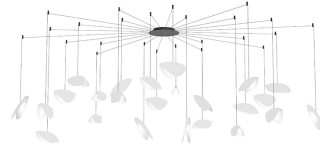

Project:

Papillons LED Chandelier Spec Sheet

SKU: 2909.25W Learn more at:
<https://sonnemanlight.com/papillons-led-chandelier>

Description: Delicately floating in suspension, these iconically modern, whimsical shapes bring the pathos of Modernism and the colors of Mondrian and Miró to the technology of today's art of light. Available in several configurations and as a [single pendant](#), these light sculptures offer scale to modern primitive environments that playfully allow the activity of movement within its space.

Type #:

Dimensions

Height: 6.75"
 Width: 11.75"
 Length: 4"
 Diameter: 30" - 63.5"
 Canopy/Backplate/Base: 14"
 Size: 24-Light Swag
 Canopy/Backplate/Base Height: 1.75"

Electrical Specs

Bulb(s) Included?: Yes
 Bulb 1 Type: Integral LED
 Bulb Quantity: 24
 Input Voltage: 120-277VAC
 Wattage: 100
 Initial Lumens: 9600
 Delivered Lumens: 5520
 Color Temperature: 3000K
 CRI: 90
 Power Supply Type: Driver
 Power Supply Quantity: 2
 Power Supply Location: Canopy
 Dimming Type: TRIAC/ELV/0-10V
 Bulb Max Wattage: 100

Installation

Installation: Licensed electrician required
 Sloped Ceiling Compatible?: Compatible
 Minimum Hanging Height: 8"
 Maximum Hanging Height: 128"

Shipping

Carton 1 L x W x H: 57" X 23" X 19"
 Carton 2 L x W x H: 57" X 23" X 19"