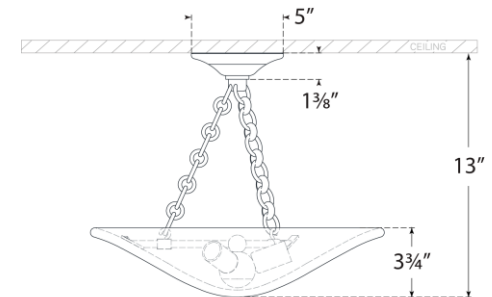

TEAR SHEET

Mollino 16" Semi Flush Mount

Item # ARN 4425PN-PW

Designer: AERIN

Height: 13"

Width: 16"

Canopy: 5" Round

Finishes: BZ, HAB, PN

Shade Treatments: PW

Socket: 3 - E12 Candelabra

Wattage: 3 - 6.5 LED B11

Weight: 11 Pounds

Side View

Top View