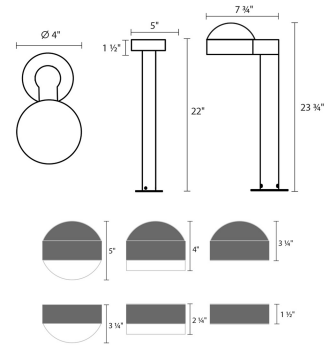

Project:

REALS LED Bollard Spec Sheet

SKU: 7304.DC.DL.72-WL Learn more at:
<https://sonnemanlight.com/real-LED-bollard>

Description: Bring definition and architectural interest to outdoor sites and along paths or planted beds, with bollards of perfect solid geometry and LED lighting functionality. REALS Bollards offer a broad range of configurations, with many available options for lenses, caps, and heights for a variety of LED illuminating possibilities. Also available as a [Double Bollard](#), [Downlight](#), [Sconce](#), [Up/Down Sconce](#), and [Surface Mount](#).

Type #:

Dimensions

Height:	23.75"
Width:	5"
Length:	7.75"
Canopy/Backplate/Base:	4"
Size:	22"
Canopy/Backplate/Base Height:	0.25

Electrical Specs

Bulb(s) Included?:	Yes
Bulb 1 Type:	Integral LED
Bulb Quantity:	1
Input Voltage:	12VAC
Wattage:	10
Initial Lumens:	1040
Color Temperature:	3000K
CRI:	90
Power Supply Type:	Transformer
Power Supply Location:	Remote (Sold Separately)
Dimming Type:	Non-dimmable
Bulb Max Wattage:	10

Installation

Installation:	Licensed electrician required
---------------	-------------------------------

Shipping

Carton 1 L x W x H:	29" X 12" X 9"
Carton 1 Gross Weight:	8 LBS
Fixture Weight:	6

Shade

Lens Type:	Dome Cap and Dome Lens
Shade 1 Material:	Frosted White Polycarbonate