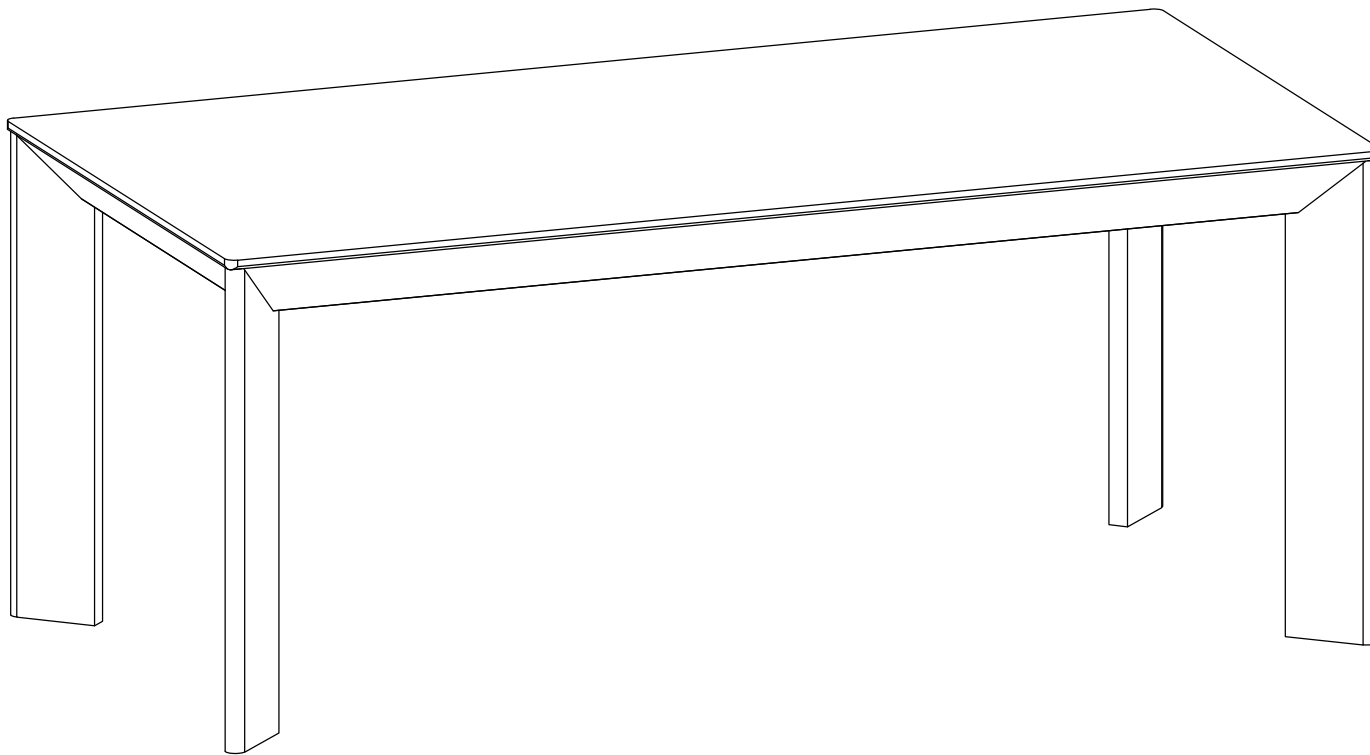

## ASSEMBLY INSTRUCTIONS.

ANGLE MARBLE DINING TABLE  
WHITE RECTANGULAR LARGE

**RP-1023-18**

THANK YOU FOR YOUR PURCHASE!