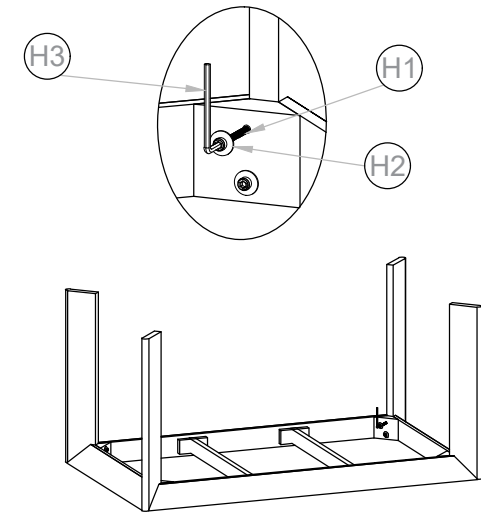

PARTS AND HARDWARE.

PART LIST

NO.	DESCRIPTION	IMAGE	QTY
P1.	Marble Top		1
P2.	Top Frame		1
P3.	Leg		4

HARDWARE LIST

NO.	DESCRIPTION	IMAGE	QTY
H1.	Allen bolt -M8-60MM		8
H2.	Washer		8
H3.	Allen key-6MM		1

NOTES.

Thank you for purchasing this quality Product! Be sure to check all packing material carefully for small part that may have come loose inside the carton during shipping.

CAUTION: The item is heavy, assembly should be performed by four people.

STEP 1.

STEP 2.

STEP 3.

STEP 4.