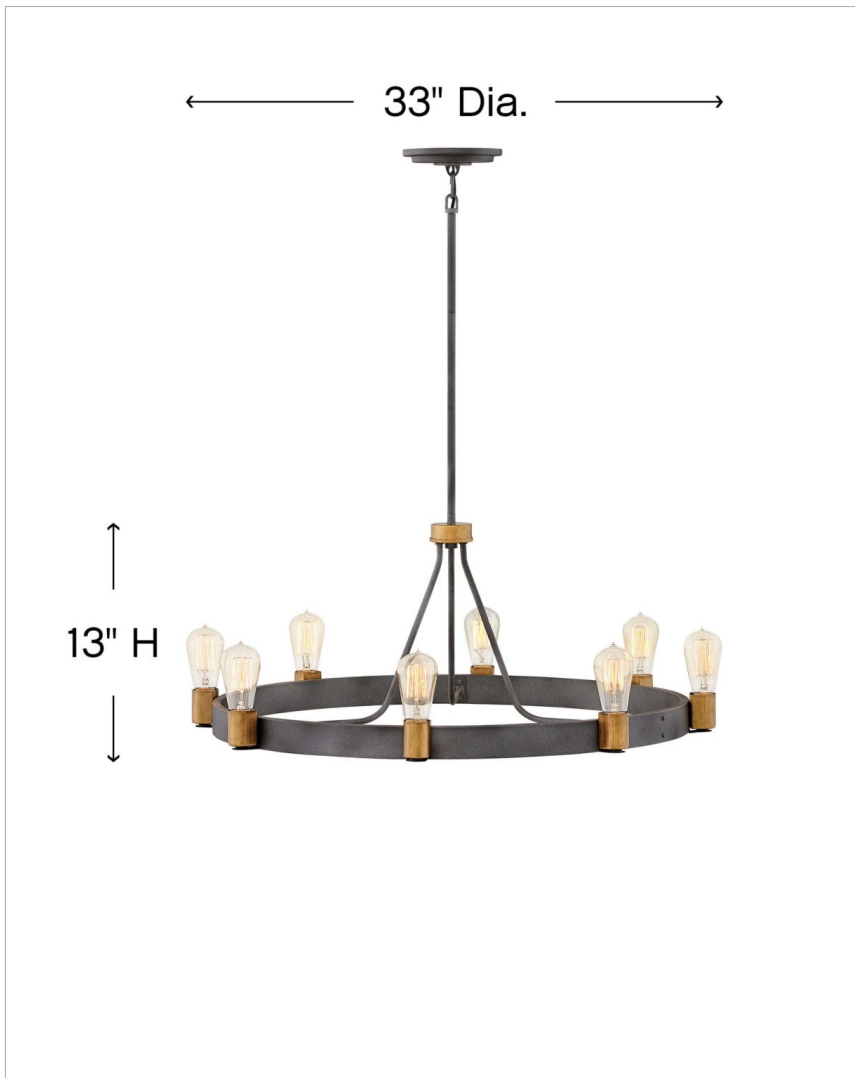

### LARGE SINGLE TIER

With striking simplicity, Silas is a throwback to an era where basic, hardworking design was expected. A single, wide Aged Zinc finish ring does the heavy lifting, but Heritage Brass finish fitters and accents are the perfect complement. The result is an uncluttered, industrial centerpiece to any space.

DETAILS	
FINISH:	Aged Zinc
MATERIAL:	Steel
SLOPE DEGREE:	90
DIMMABLE:	No

DIMENSIONS	
WIDTH:	33"
HEIGHT:	13"
WEIGHT:	11lb

LIGHT SOURCE	
LIGHT SOURCE:	Socketed
WATTAGE:	8-14w Med. LED, 100w Equiv.
VOLTAGE:	120v

MOUNTING	
CANOPY:	6" Dia.
LEAD WIRE:	1 X 120"
MAX HEIGHT:	47.3

SHIPPING	
CARTON LENGTH:	33.5
CARTON WIDTH:	33.5
CARTON HEIGHT:	5
CARTON WEIGHT:	16

#### PRODUCT DETAILS:

- This item may be hung on a sloped ceiling
- This fixture includes multiple down stems in various lengths to customize the installation height of the fixture, including one 6" stem and two 12" stems
- Suitable for use in dry (indoor) locations as defined by NEC and CEC. Meets United States UL Underwriters Laboratories & CSA Canadian Standards Association Product Safety Standards.
- Ideal for vintage filament bulbs (not included)
- Angular lines, a bold finish, simple shape and sturdy details merge for a robust but pared down industrial design