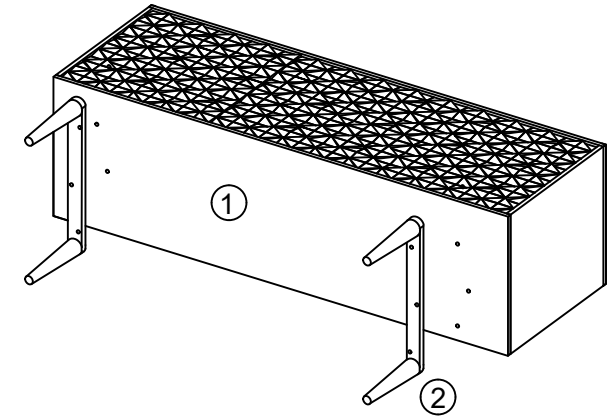

PARTS & HARDWARE.

PART LIST

NO.	DESCRIPTION	IMAGE	Qty
A.	SIDEBOARD		1
B.	LEG		2

HARDWARE LIST

C.	Allen Bolt 6 x 30 mm		6
D.	Washer 8 x 25 mm		6
E.	Allen Key 4mm		1

NOTES.

Thank you for purchasing this quality product!
Be sure to check all packing material carefully
for small part that May have come loose inside
the carton during shipping.

CAUTION: The Item is heavy, assembly
should be performed by four people.

STEP 1.

STEP 2.

STEP 3.

STEP 4.