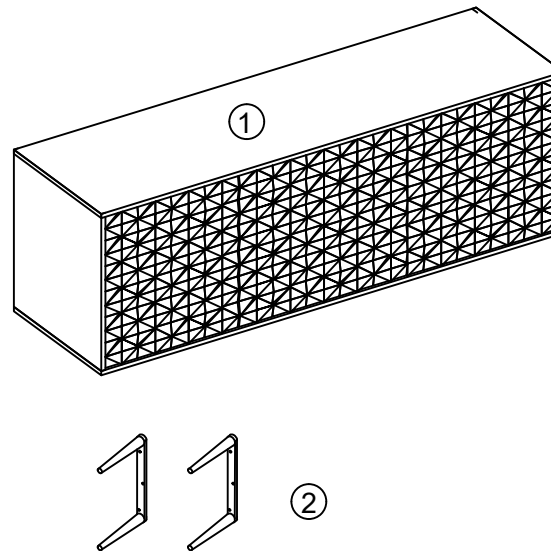

PARTS & HARDWARE.

PART LIST

NO.	DESCRIPTION	IMAGE	Qty
A.	SIDEBOARD		1
B.	LEG		2

HARDWARE LIST

C.	Allen Bolt 6 x 30 mm		6
D.	Washer 8 x 25 mm		6
E.	Allen Key 4mm		1

NOTES.

Thank you for purchasing this quality product!
Be sure to check all packing material carefully
for small part that May have come loose inside
the carton during shipping.

CAUTION: The Item is heavy, assembly
should be performed by four people.

STEP 1.