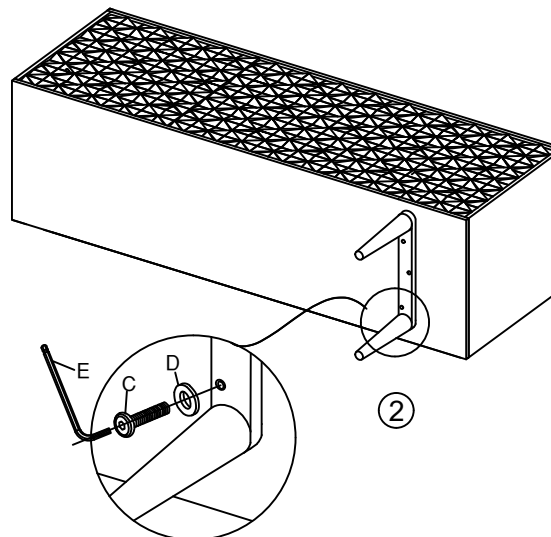

MOE'S
home collection

ASSEMBLY INSTRUCTIONS.

PABLO 4 DOOR SIDEBORD BLACK

BZ-1126-02

THANK YOU FOR YOUR PURCHASE!

PARTS & HARDWARE.

PART LIST

NO.	DESCRIPTION	IMAGE	Qty
A.	SIDEBOARD		1
B.	LEG		2

HARDWARE LIST

C.	Allen Bolt 6 x 30 mm		6
D.	Washer 8 x 25 mm		6
E.	Allen Key 4mm		1

NOTES.

Thank you for purchasing this quality product!
Be sure to check all packing material carefully
for small part that May have come loose inside
the carton during shipping.

CAUTION: The Item is heavy, assembly
should be performed by four people.

STEP 1.

STEP 2.

STEP 3.

STEP 4.