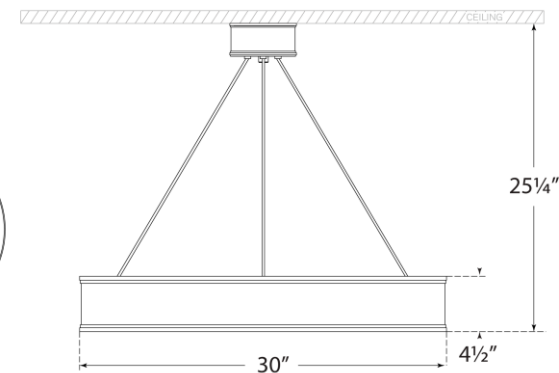

## Connery 30" Ring Chandelier

Item # CHC 1615AB

Designer: Chapman & Myers

Height: 20" - 123"

Fixture Height: 4.5"

Width: 30"

Canopy: 5.5" Round

Finishes: AB, BZ, PN, WHT/AB

Socket: Dedicated LED

Wattage: 65w (5200lm)

Weight: 31 Pounds

Bottom View(1:2)

Side View