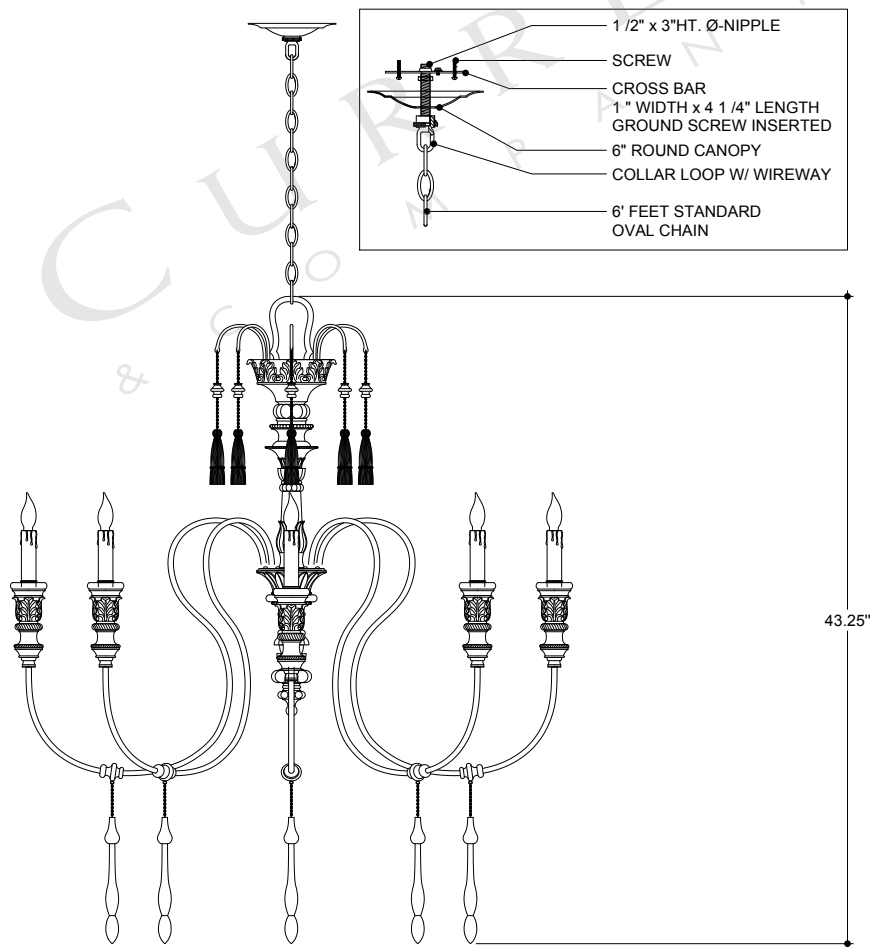

TOP VIEW

- 1/2" x 3"HT. Ø-NIPPLE
- SCREW
- CROSS BAR
- 1" WIDTH x 4 1/4" LENGTH GROUND SCREW INSERTED
- 6" ROUND CANOPY
- COLLAR LOOP W/ WIREWAY
- 6' FEET STANDARD OVAL CHAIN

FRONT VIEW