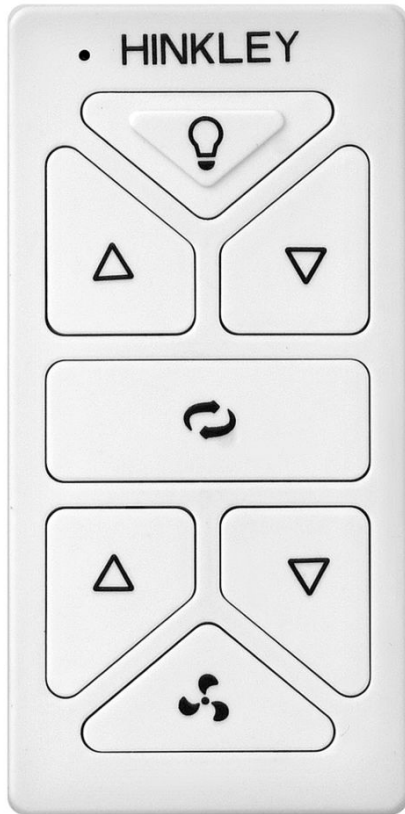

HIRO CONTROL REVERSING

980014FWH-R

HIRO CONTROL REVERSING

DETAILS	
FINISH:	White
MATERIAL:	Composite
DIMMABLE:	No

DIMENSIONS	
WIDTH:	3.3"
HEIGHT:	5.3"

SHIPPING	
CARTON LENGTH:	3.3
CARTON WIDTH:	3.4
CARTON HEIGHT:	5.3

PRODUCT DETAILS:

- Suitable for use in dry (indoor) locations as defined by NEC and CEC. Meets United States UL Underwriters Laboratories & CSA Canadian Standards Association Product Safety Standards.
- Features a manual switch to turn off and on
- Integrates with other smart home products including voice assistants from Amazon and Google
- Secures to a flat wall or a single/multiple gang switch box. Nestles within a standard decorative opening face plate.
- Configures for use as a wall-mount control or handheld remote
- Wall/Remote control included
- All-in-one receiver supplied with fan where fan reverses at the control
- For more information on how to control your ceiling fan via the Hinkley Home Automation App, click here.