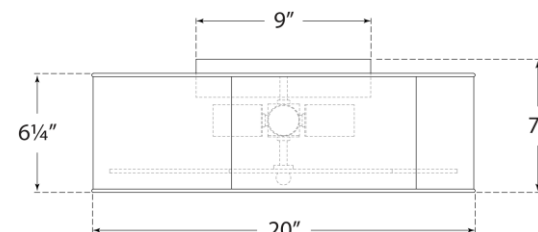

## Bryce Large Flower Flush Mount

Item # KS 4118WHT/G-FA

Designer: kate spade new york

Height: 7"

Width: 20"

Finishes: BSL/WHT, G/WHT, NVY/WHT, PNK/WHT, WHT/G

Glass Options: FA

Socket: 4 - E26 Keyless

Wattage: 4 - 40 A19

Weight: 14 Pounds

Bottom View