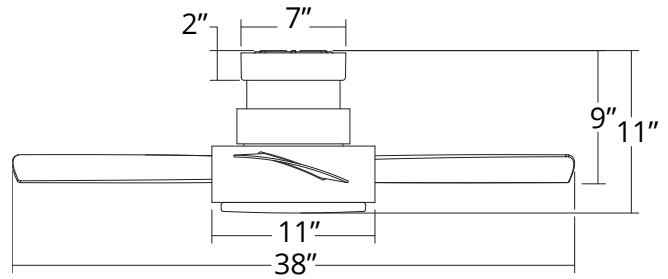

VOX

FH-W1802-38

38" Flush Mounted Fan

MODERN FORMS SMART FANS

PRODUCT DESCRIPTION

The Vox speaks in hushed tones- the powerful DC motor keeps the blades running smooth, ultra quiet and up to 70% more efficient than traditional AC motors. Perfect for smaller rooms, or mounted in multiples for larger spaces, Vox delivers the goods with a host of smart control features through our exclusive Modern Forms app.

FEATURES

- 6 fan speeds through both Summer and Winter Modes
- Silent DC motor
- Luminaire cover not available
- Includes BT remote control
- Additional remote control with wall cradle sold separately
- Optional wall control for 3, 4-way control sold separately
- Compatible with Modern Forms app

AIRFLOW/ENERGY EFFICIENCY

Weighted Average/High Airflow CFM:	3377/5237
Weighted Average/High Energy Use (W):	28/39
Estimated Yearly Energy Cost ($):	$5.50
Weighted Average/High Efficiency (CFM/W):	121/161
Max RPM:	240

ORDER NUMBER

Model	Housing	Blade
FH-W1802-38L	BZ <i>Bronze</i>	BZ <i>Bronze</i>
	MW <i>Matte White</i>	MW <i>Matte White</i>
	TT <i>Titanium Silver</i>	TT <i>Titanium Silver</i>

Example: **FH-W1802-38L-BZ**

For 2700K add "-27" ; for 3500K add "-35" before the finish: **FH-W1802-38L-27-MW**

*Results may vary based on application and surroundings.

*This fan comes uni-pack - blade select options are not available

The Modern Forms app synchronizes seamlessly with smart home devices you already own

modernforms.com
Phone (800) 526.2588
Fax (800) 526.2585

Headquarters/Eastern Distribution Center
44 Harbor Park Drive
Port Washington, NY 11050

Central Distribution Center
1600 Distribution Ct
Lithia Springs, GA 30122

Western Distribution Center
1750 Archibald Avenue
Ontario, CA 91760

SPECIFICATIONS

Construction:	Aluminum
Blade:	13° Pitch, 38" sweep, ABS
Wire:	32"
Hanging Weight:	17.5 lbs
Total Power:	56W
Standards:	UL/cUL Wet Location listed, Title 24 JA8-2016 Compliant, Title 20, Energy Star rated
Motor Type:	125 x 20 sensorless DC motor

WIRELESS PERFORMANCE

Wi-Fi Range:	Up to 150 ft*
Bluetooth Range:	Up to 150 ft*

LUMINAIRE PERFORMANCE

Light Source:	LED
Light Wattage:	23.5W
Lumens/Delivered Lumens:	2100/1013
Dimming:	Integrated
CRI:	90
Color Temperature:	3000K (2700K/3500K options available)
Rated Life:	50,000 hours