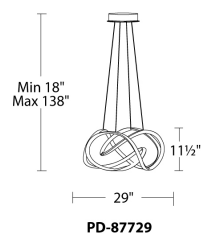

FINISHES

Chrome

LINE DRAWING

PD-87729

Fixture Type: _____

Catalog Number: _____

Project: _____

Location: _____