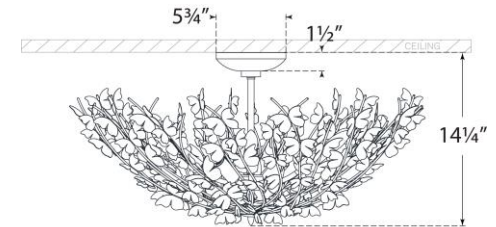

TEAR SHEET

Farfalle Large Semi-Flush Mount

Item # JN 4405BSL

Designer: Julie Neill

Height: 14.25"

Width: 30"

Canopy: 5.75" Round

Finishes: BSL, G

Socket: 8 - E12 Candelabra

Wattage: 8 - 5.5 LED C11

Weight: 13 Pounds

Side View

Top View