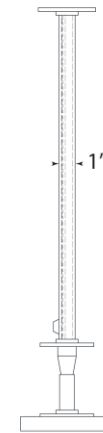

# TEAR SHEET

## Cilindro Medium Rotating Table Lamp

Item # TOB 3724PN

Designer: Thomas O'Brien

Height: 28.25"

Width: 6.25"

Base: 6.25" Round

Finishes: BZ/HAB, HAB, PN

Socket: Dedicated LED w/ Dimmer on Base

Wattage: 10w (800lm)

Note: UL Only

345°  
Top View

Side View

Front View