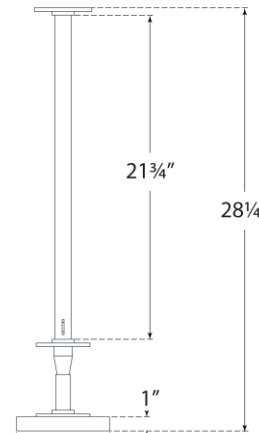

## Cilindro Medium Rotating Table Lamp

Item # TOB 3724PN

Designer: Thomas O'Brien

Height: 28.25"

Width: 6.25"

Base: 6.25" Round

Finishes: BZ/HAB, HAB, PN

Socket: Dedicated LED w/ Dimmer on Base

Wattage: 10w (800lm)

Note: UL Only

345°  
Top View

Side View

Front View