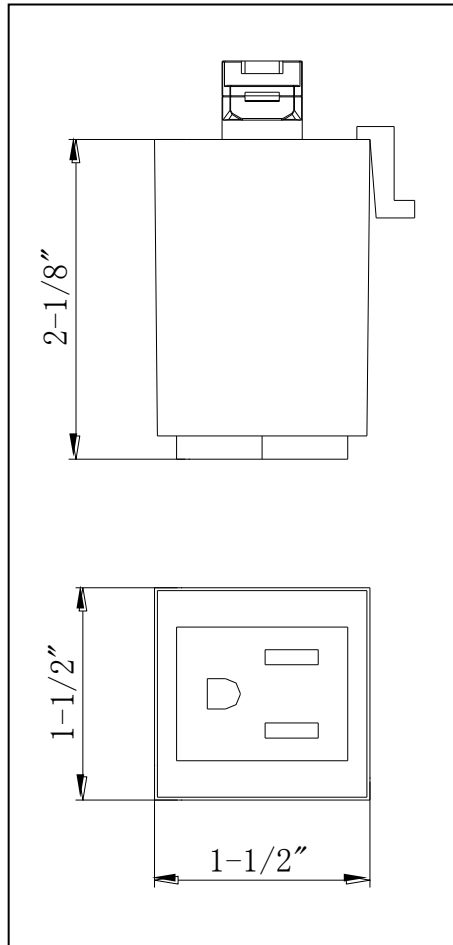

Project: \_\_\_\_\_

Catalog No.: \_\_\_\_\_

Lamp/Wattage: \_\_\_\_\_

**Model No. :** HT-277

**Description :** Outlet adapter 5 AMP 600W

**Voltage :** 120 V

**Ampere:** 20 A

**Finish :** WH (White)