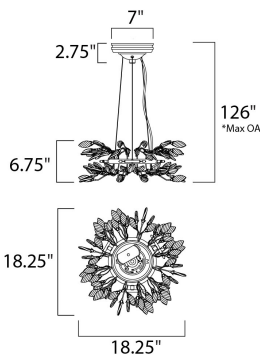

PRODUCT DESCRIPTION

Hand formed wire stems finished in a rich Gold Leaf support delicate petals of Cognac crystal that create a beautiful garden of light. Petite G4 xenon lamps add brilliance and life to the sculpture.

*max overall height

MEASUREMENTS

- DIMENSION : 18.25" L x 18.25" W x 6.75" H
- MAX OAH : 126" OAH
- CANOPY : 7" W x 2.75" H x 7" L
- HANGING WEIGHT : 6.42 lb
- WIRE LENGTH : 120"

LAMPING

- INPUT VOLTAGE : 120V
- BULB : 6 x 20W Xenon 12V G4 , 120W Total
- BULB INCLUDED : (Included)
- DIMMABLE : Yes