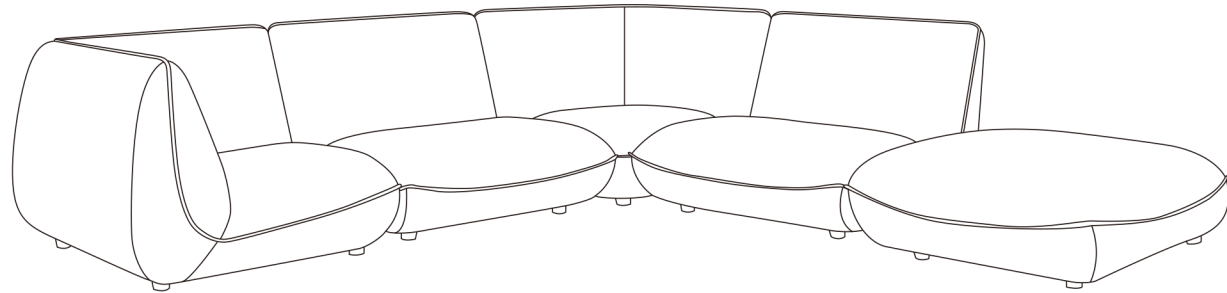

MOE'S

home collection

ASSEMBLY INSTRUCTIONS.

ZEPPELIN DREAM MODULAR LEATHER SECTIONAL TOASTED HICKORY

KQ-1022-03

THANK YOU FOR YOUR PURCHASE!

PARTS AND HARDWARE.

STEP 1:

Use the connection joint to attach the sofa modules - see detail 1

STEP 2.

NOTES.

Thank you for purchasing this quality product! Be sure to check all packing material carefully for small part that may have come loose inside the carton during shipping.

CAUTION: The item is heavy, assembly should be performed by two people.