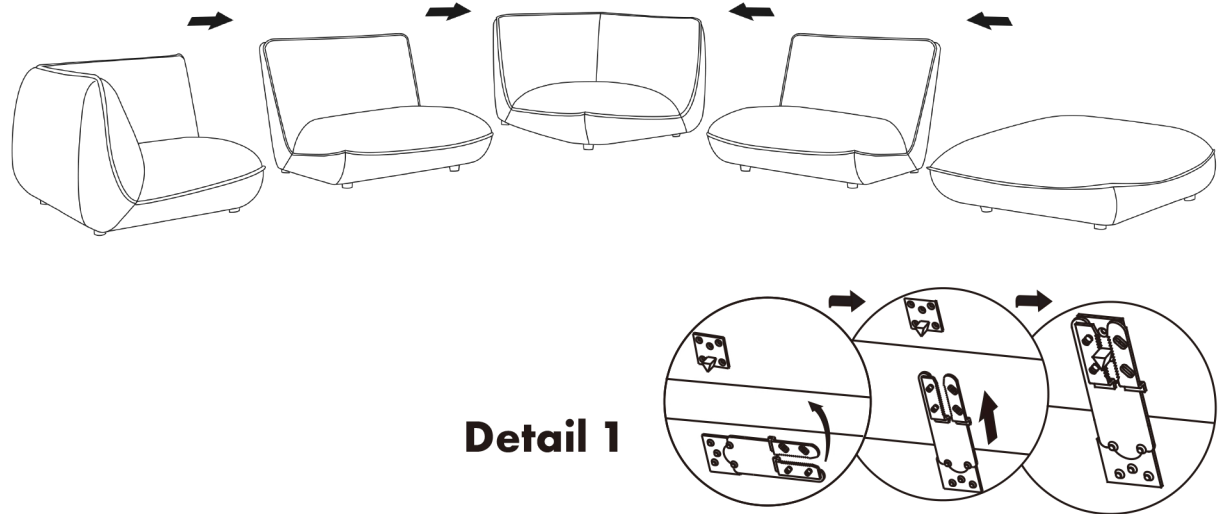

MOE'S

home collection

ASSEMBLY INSTRUCTIONS.

ZEPPELIN DREAM MODULAR LEATHER SECTIONAL TOASTED HICKORY

KQ-1022-03

THANK YOU FOR YOUR PURCHASE!

PARTS AND HARDWARE.

STEP 1:

Use the connection joint to attach the sofa modules - see detail 1

STEP 2.

NOTES.

Thank you for purchasing this quality product! Be sure to check all packing material carefully for small part that may have come loose inside the carton during shipping.

CAUTION: The item is heavy, assembly should be performed by two people.