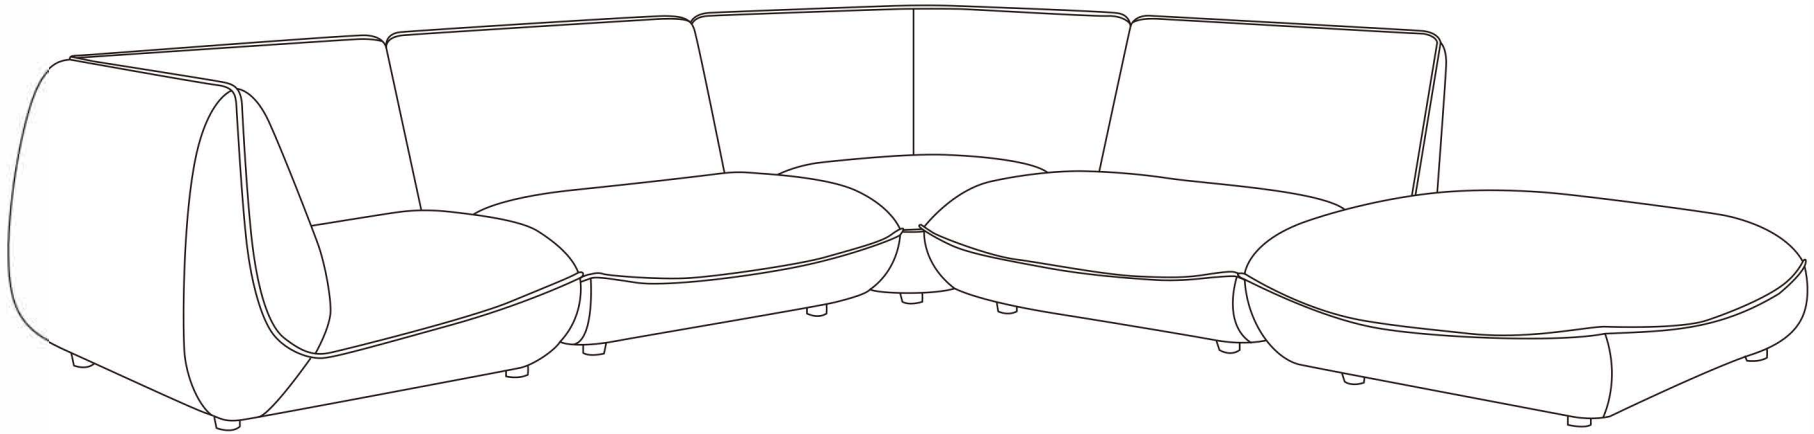

MOE'S

home collection

ASSEMBLY INSTRUCTIONS.

ZEPPELIN DREAM MODULAR LEATHER SECTIONAL TOASTED HICKORY

KQ-1022-03

THANK YOU FOR YOUR PURCHASE!

PARTS AND HARDWARE.

STEP 1:

Use the connection joint to attach the sofa modules - see detail 1

STEP 2.

NOTES.

Thank you for purchasing this quality product! Be sure to check all packing material carefully for small part that may have come loose inside the carton during shipping.

CAUTION: The item is heavy, assembly should be performed by two people.