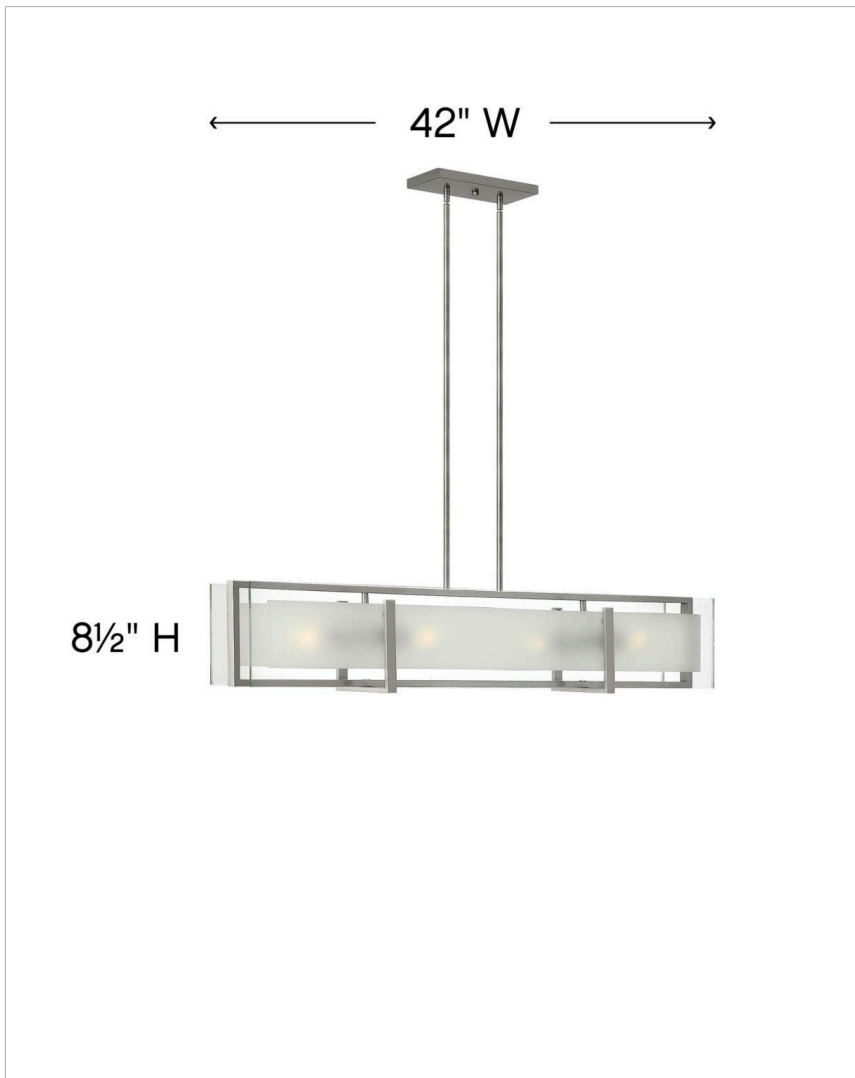

LATITUDE

3996BN

FOUR LIGHT LINEAR

Latitude is contemporary and sleek, finding its true beauty in the minimalist design. The slim glass panel features rectangular etching while the Brushed Nickel frame adds understated architectural style.

DETAILS	
FINISH:	Brushed Nickel
MATERIAL:	Steel
GLASS:	Inside Etched Clear
DIMMABLE:	No

DIMENSIONS	
WIDTH:	42"
HEIGHT:	8.5"
DEPTH:	8
WEIGHT:	22lb

LIGHT SOURCE	
LIGHT SOURCE:	LED Lamp
WATTAGE:	4-14w Med. LED, 100w Equiv.
VOLTAGE:	120v

MOUNTING	
CANOPY:	4.50"W X 9.25"L
LEAD WIRE:	1 X 120"
MAX HEIGHT:	49.5

SHIPPING	
CARTON LENGTH:	11
CARTON WIDTH:	46
CARTON HEIGHT:	13
CARTON WEIGHT:	27

PRODUCT DETAILS:

- This fixture includes multiple down stems in various lengths to customize the installation height, including two 6" stems and four 12" stems.
- Suitable for use in dry (indoor) locations as defined by NEC and CEC. Meets United States UL Underwriters Laboratories & CSA Canadian Standards Association Product Safety Standards
- Bold silhouette with dramatic details creates a modern statement
- Classic matte brushed nickel finish