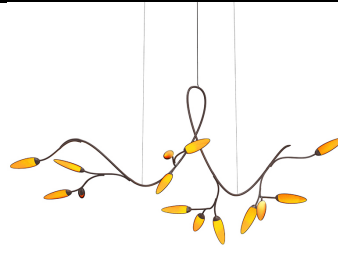

Project:

Vines LED Chandelier Spec Sheet

SKU: 3283.27 Learn more at:
<https://sonnemanlight.com/vines-led-chandelier>

Description: Organically sweeping curves undulate in flowing vine-like configurations on which illuminated glass seedpods extend from the softly intersecting branches. Available in several configurations as well as custom sizes, Vines can be suspended singularly or in clusters to scale into dramatically large sweeping installations of extraordinary sculptural presence. Also available as a [Semi-Flush Mount](#).

Type #:

Dimensions

Height:	38.75"
Width:	80"
Length:	37.75"
Canopy/Backplate/Base:	5"
Hanging Details:	6' Adjustable Cord/Cable Standard
Size:	2
Canopy/Backplate/Base Height:	2

Electrical Specs

Bulb(s) Included?:	Yes
Bulb 1 Type:	Integral LED
Bulb Quantity:	14
Input Voltage:	120VAC
Wattage:	14
Initial Lumens:	1550
Delivered Lumens:	1100
Color Temperature:	3000K
CRI:	90
Power Supply Type:	Driver
Power Supply Quantity:	1
Power Supply Location:	Canopy
Dimming Type:	TRIAC/ELV/0-10V
Bulb Max Wattage:	14

Shade

Shade 1 Material:	Amber Crushed Glass
-------------------	---------------------

Available Finishes

Available Finishes: Coffee Bronze (.27), Satin Black (.25), Satin White (.03)

General Listings

Features:	Damp Rated, On Sale
Certification:	C-ETL-US
Color/Finish:	Coffee Bronze (.27)
Dark Sky Friendly:	N