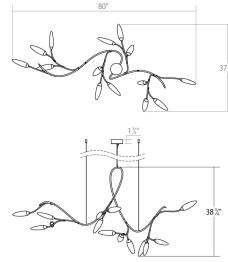

Project:

Vines LED Chandelier Spec Sheet

SKU: 3283.27 Learn more at:
<https://sonnemanlight.com/vines-led-chandelier>

Description: Organically sweeping curves undulate in flowing vine-like configurations on which illuminated glass seedpods extend from the softly intersecting branches. Available in several configurations as well as custom sizes, Vines can be suspended singularly or in clusters to scale into dramatically large sweeping installations of extraordinary sculptural presence. Also available as a [Semi-Flush Mount](#).

Type #:

Dimensions

Height:	38.75"
Width:	80"
Length:	37.75"
Canopy/Backplate/Base:	5"
Hanging Details:	6' Adjustable Cord/Cable Standard
Size:	2
Canopy/Backplate/Base Height:	2

Electrical Specs

Bulb(s) Included?:	Yes
Bulb 1 Type:	Integral LED
Bulb Quantity:	14
Input Voltage:	120VAC
Wattage:	14
Initial Lumens:	1550
Delivered Lumens:	1100
Color Temperature:	3000K
CRI:	90
Power Supply Type:	Driver
Power Supply Quantity:	1
Power Supply Location:	Canopy
Dimming Type:	TRIAC/ELV/0-10V
Bulb Max Wattage:	14

Installation

Installation:	Licensed electrician required
Sloped Ceiling Compatible?:	Not Compatible
Minimum Hanging Height:	41"
Maximum Hanging Height:	113"

Shipping

Carton 1 L x W x H:	80" X 41" X 36"
---------------------	-----------------