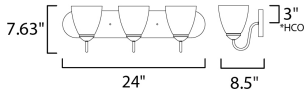

LAMPING

INPUT VOLTAGE : 120V
BULB : 3 x 60W Incandescent E26 Medium , 180W Total
BULB INCLUDED : (Not Included)
DIMMABLE : Y
LIGHTING_DIRECTION : Up / Down