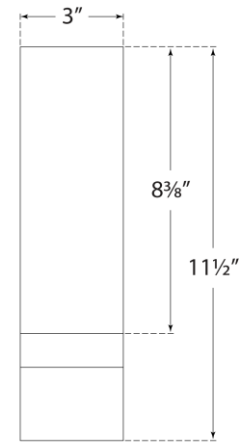

## Bend Mini Light

Item # PB 2045WHT

Designer: Peter Bristol

Height: 11.5"

Width: 3"

Extension: 2"

Backplate: 3" x 8.25" Rectangle

Finishes: NB, WHT

Socket: Dedicated LED

Wattage: 8.5w (800lm)

Side View

Front View

Top View