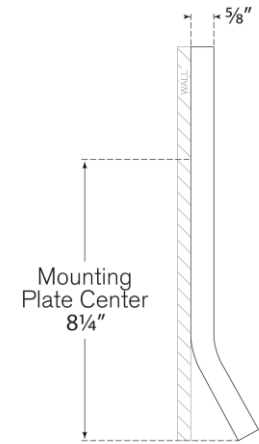

## Bend Mini Light

Item # PB 2045WHT

Designer: Peter Bristol

Height: 11.5"

Width: 3"

Extension: 2"

Backplate: 3" x 8.25" Rectangle

Finishes: NB, WHT

Socket: Dedicated LED

Wattage: 8.5w (800lm)

Side View

Front View

Top View