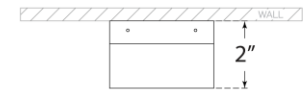

SPEC SHEET

Bend Mini Light

Item # PB 2045WHT

Designer: Peter Bristol

Height: 11.5"

Width: 3"

Extension: 2"

Backplate: 3" x 8.25" Rectangle

Finishes: NB, WHT

Socket: Dedicated LED

Wattage: 8.5w (800lm)

Top View