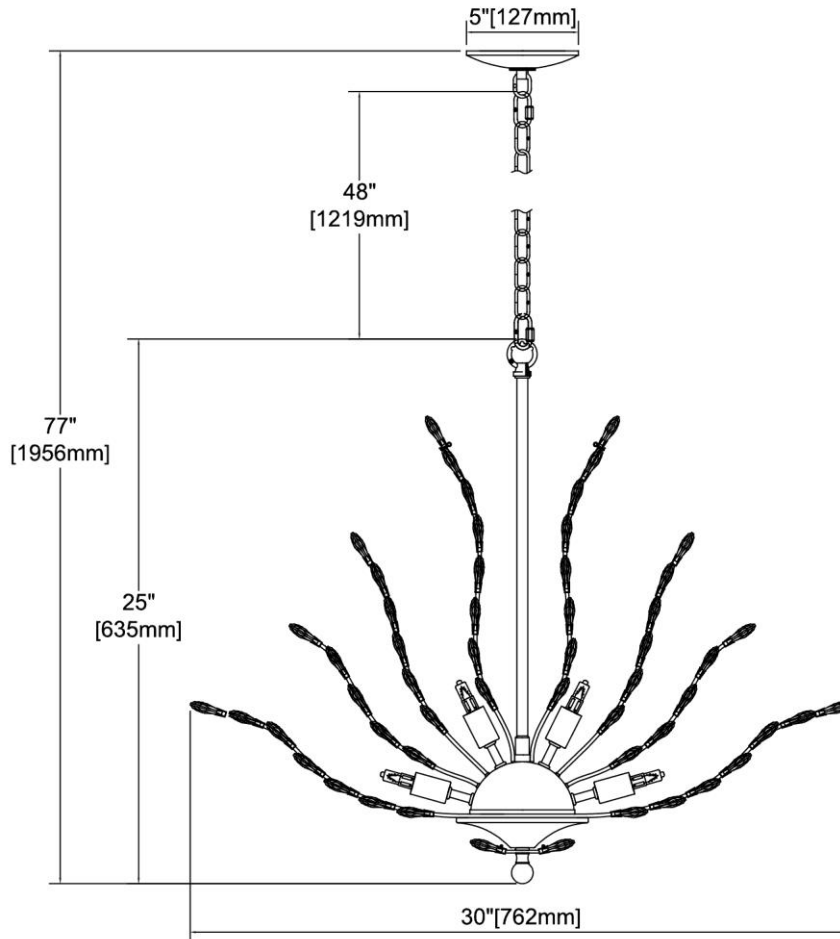


	<b>ITEM #:</b>	45463/9
	<b>UPC</b>	748119133645
	<b>Description</b>	Crystique 9-Light Chandelier in Polished Chrome with Clear Crystal
	<b>Finish</b>	Polished Chrome
	<b>Materials</b>	Glass, Steel
	<b>Brand</b>	ELK Lighting
	<b>Collection</b>	Crystique
	<b>Category</b>	Indoor Lighting
	<b>Type</b>	Chandelier

ITEM DIMENSIONS				RATINGS & SPECIFICATIONS					
<b>Width</b>	30 inches			<b>Safety Rating</b>	ETL		<b>Certification</b>	Dry locations	
<b>Depth</b>	30 inches			<b>ADA Compliant</b>	N/A		<b>Voltage</b>	120	
<b>Height</b>	25 inches			<b>BULBS / SOCKETS</b>					
<b>Weight</b>	15 pounds								
<b>ADDITIONAL DIMENSIONS</b>				<b>Quantity</b>	9		<b>Wattage</b>	60 watts	
<b>Backplate / Canopy</b>	5 diameter			<b>Included</b>	Yes		<b>Type</b>	G9 (G9 Base)	
<b>HCWO</b>	N/A			<b>Other</b>	N/A				
<b>Min. Extension</b>	N/A			<b>CHAIN / CORD INFORMATION</b>					
<b>Max. Extension</b>	N/A			<b>Chain</b>	48 inches		<b>Cord</b>	96 inches - Clear	
<b>OVERALL HEIGHT</b>				<b>SHADE / GLASS DETAILS</b>					
<b>Min.</b>	28 inches		<b>Max.</b>	77 inches		<b>Shade/Glass Description</b>	Clear crystal		
<b>EXTENSION ROD(S)</b>				<b>Width</b>	N/A		<b>Height</b>	N/A	
N/A				<b>Width at Top</b>	N/A		<b>Width at Bottom</b>	N/A	