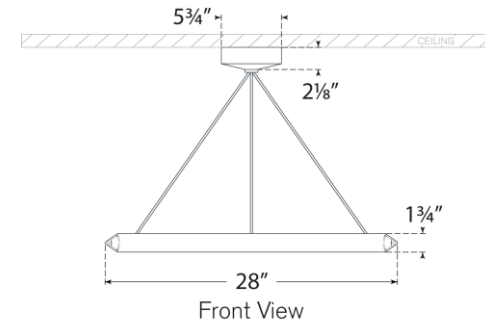

TEAR SHEET

Encircle 28" Ring Chandelier

Item # PB 5150BZ

Designer: Peter Bristol

Height: 1.75"

Width: 28"

Canopy: 5.75" Round

Finishes: BZ, NB, PN

Socket: Dedicated LED

Wattage: 50w (4600lm)

Note: UL Only

Top View