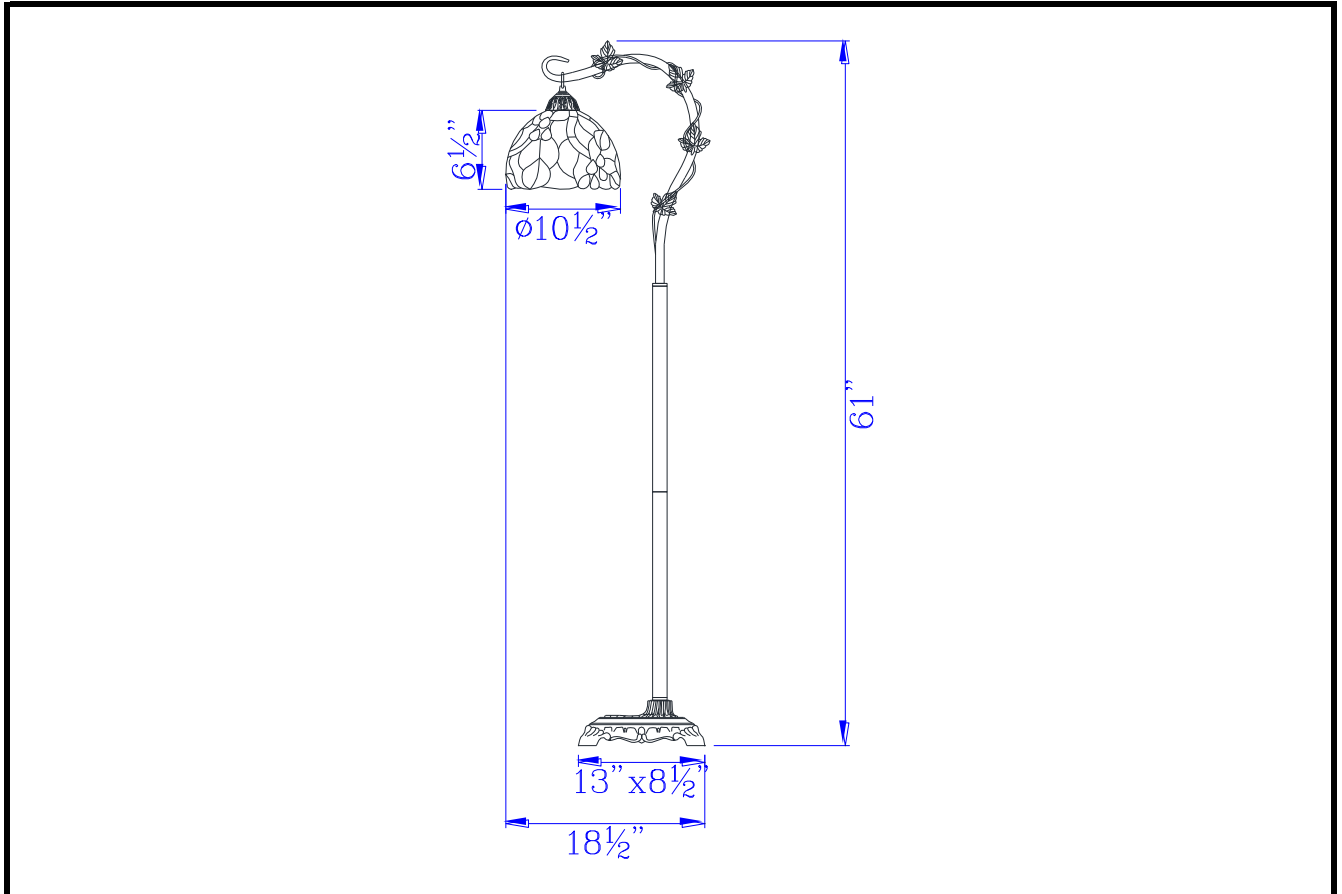

CAL LIGHTING

3625 E. Philadelphia St. Ontario CA. 91761 • Tel: 909.947.5200 • Fax:
909.947.5673 • www.calighting.com • service@calighting.com •
Specifications subject to change without notice

Type: _____
Project: _____
Catalog No.: _____
Lamp/Wattage: _____

Model No: BO-2754FL
Description: 60W Cotulla downbrdige tiffany metal floor lamp
Material: Metal
Finish : Tiffany
Height: 61"
Reach: 18 1/2"
Base Width: 13 x 8 1/2"
Wattage : 60W
Socket : Medium Base (E26)
Switch: On/Off
Bulb: Incandescent, CFL
Wire Length: 6'
Shade No:
Material: Tiffany
Shade size: Dia.10 1/2" H6 1/2"
Certificate : 