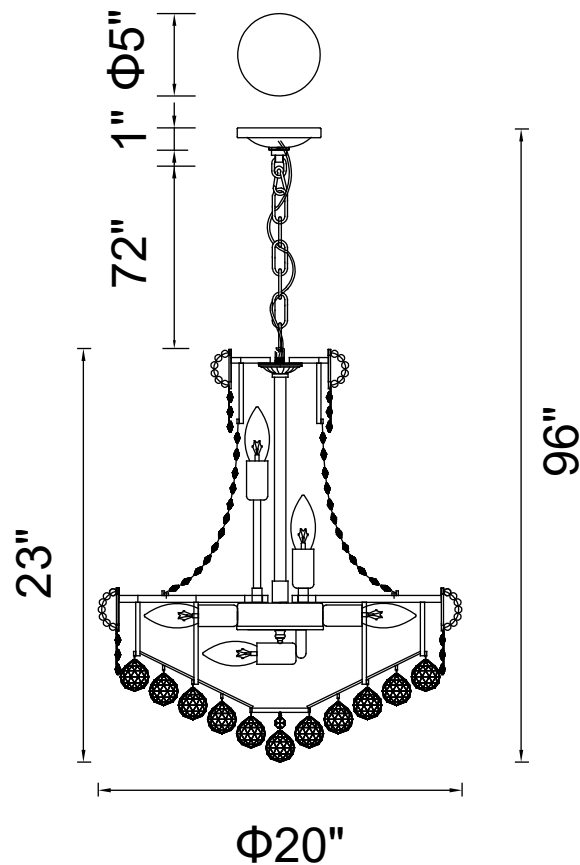

PROJECT: _____

FIXTURE TYPE: _____

LOCATION: _____

CONTACT/PHONE: _____

Item	8001P20G
Collection	EMPIRE
Finish	Gold
Glass	-----
Crystal	Clear
Input	120V AC,60HZ,AC

Shade	-----
Length/Dia.	20"
Width/Ext.	-----
Height	23"
Maximum	96"
Lumens	-----

Light Source	E12
Bulb Info.	14x60W
Included	-----
Dimmable	Yes
Color	-----
Weight	