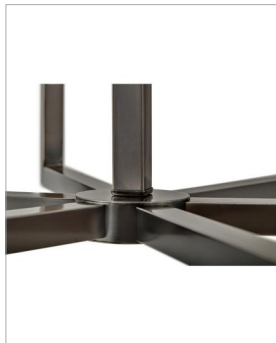

EZRA

45046BX

MEDIUM SINGLE TIER CHANDELIER

The Ezra family stunningly pairs minimalist elegance with an industrial edge. The strong square arms, sharp angles, and bold silhouette add dimensional appeal, bringing interest to dining rooms, foyers, kitchens, and beyond. Pairing Ezra with a globe-style bulb nails down the transitional, mid-century modern vibe.

DETAILS	
FINISH:	Black Oxide
MATERIAL:	Steel
SLOPE DEGREE:	90
DIMMABLE:	YES, WITH DIMMABLE LAMP (NOT INCLUDED)

DIMENSIONS	
WIDTH:	27"
HEIGHT:	9"
WEIGHT:	7.7lb

LIGHT SOURCE	
LIGHT SOURCE:	Socketed
WATTAGE:	6-5w Cand. LED, 60w Equiv.
VOLTAGE:	120v

MOUNTING	
CANOPY:	5.5" Dia.
LEAD WIRE:	1 X 120"
MAX HEIGHT:	41.8

SHIPPING	
CARTON LENGTH:	28.4
CARTON WIDTH:	25.6
CARTON HEIGHT:	3.4
CARTON WEIGHT:	10.8

PRODUCT DETAILS:

- This item may be hung on a sloped ceiling
- This fixture includes multiple down stems in various lengths to customize the installation height of the fixture, including one 6" stem and two 12" stems
- Suitable for use in dry (indoor) locations as defined by NEC and CEC. Meets United States UL Underwriters Laboratories & CSA Canadian Standards Association Product Safety Standards.
- Bold silhouette with dramatic details creates a modern statement
- Shown with G16.5 bulbs (not included)