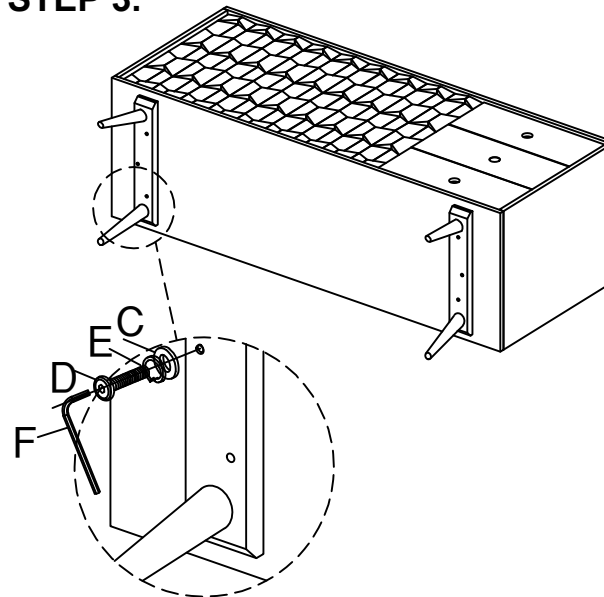

MOE'S
home collection

ASSEMBLY INSTRUCTIONS.

O2 SIDEBORD BROWN

BZ-1017-24

THANK YOU FOR YOUR PURCHASE!

PARTS & HARDWARE.

PART LIST

NO.	DESCRIPTION	IMAGE	Qty
A.	SIDEBOARD		1
B.	LEG		2

HARDWARE LIST

C.	Allen Bolt 6 x 40mm		6
D.	Flat Washer 8 x 25mm		6
E.	Spring Washer Ø8mm		6
F.	Allen Key 4mm		1

NOTES.

Thank you for purchasing this quality product!
Be sure to check all packing material carefully for small part that May have come loose inside the carton during shipping.

CAUTION: The Item is heavy, assembly should be performed by two people.

STEP 1.

STEP 2.

STEP 3.

STEP 4.