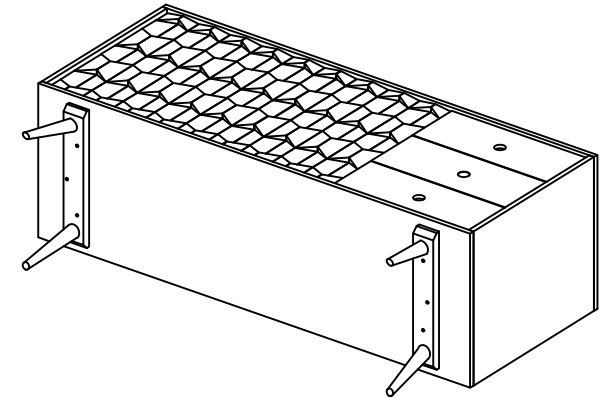

PARTS & HARDWARE.

PART LIST

NO.	DESCRIPTION	IMAGE	Qty
A.	SIDEBOARD		1
B.	LEG		2

HARDWARE LIST

C.	Allen Bolt 6 x 40mm		6
D.	Flat Washer 8 x 25mm		6
E.	Spring Washer Ø8mm		6
F.	Allen Key 4mm		1

NOTES.

Thank you for purchasing this quality product!
Be sure to check all packing material carefully for small part that May have come loose inside the carton during shipping.

CAUTION: The Item is heavy, assembly should be performed by two people.

STEP 1.

STEP 2.

STEP 3.

STEP 4.