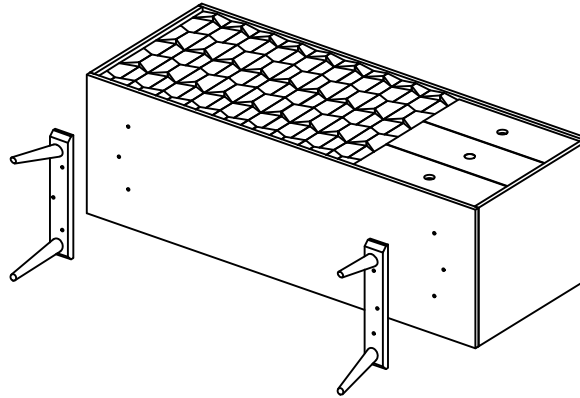

PARTS & HARDWARE.

PART LIST

NO.	DESCRIPTION	IMAGE	Qty
A.	SIDEBOARD		1
B.	LEG		2

HARDWARE LIST

C.	Allen Bolt 6 x 40mm		6
D.	Flat Washer 8 x 25mm		6
E.	Spring Washer Ø8mm		6
F.	Allen Key 4mm		1

NOTES.

Thank you for purchasing this quality product!
Be sure to check all packing material carefully for small part that May have come loose inside the carton during shipping.

CAUTION: The Item is heavy, assembly should be performed by two people.

STEP 1.