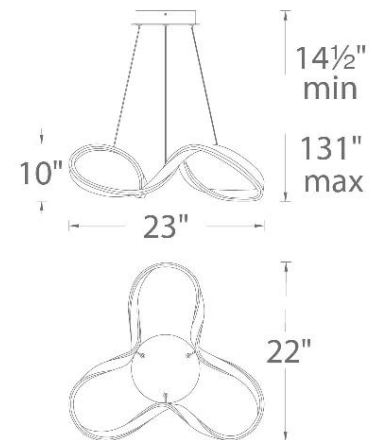

Chandelier 3000K

Model & Size	Color Temp	Finish	LED Watts	LED Lumens	Delivered Lumens
PD-87723 23"	3000K	BK Black CH Chrome WT White	52W	5106	3110

Example: **PD-87723-WT**

For custom requests please contact customs@wacighting.com

FINISHES:

LINE DRAWING:

PD-87723

WAC LIGHTING

Fixture Type: _____

Catalog Number: _____

Project: _____

Location: _____