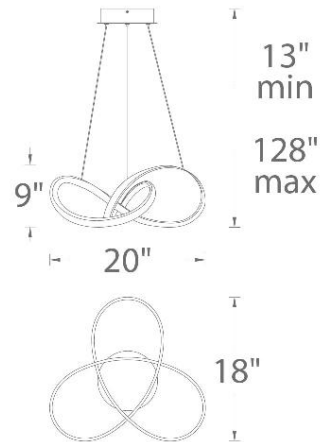

FINISHES:

LINE DRAWING: