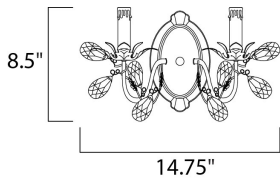

MEASUREMENTS

DIMENSION : 12" W x 9.5" H x 6.5" Ext
 MAX OAH : 4.5" W x 7.5" H
 HANGING WEIGHT : 1.81 lb

LAMPING

INPUT VOLTAGE : 120V
 LUMENS : 0 Rated
 BULB : 2 x 60W Incandescent E12 Candelabra , 120W Total
 BULB INCLUDED : (Not Included)
 DIMMABLE : Yes
 LIGHTING_DIRECTION : Up