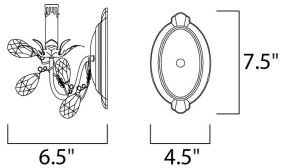

MEASUREMENTS

DIMENSION : 12" W x 9.5" H x 6.5" Ext
 MAX OAH : 4.5" W x 7.5" H
 HANGING WEIGHT : 1.81 lb

LAMPING

INPUT VOLTAGE : 120V
 LUMENS : 0 Rated
 BULB : 2 x 60W Incandescent E12 Candelabra , 120W Total
 BULB INCLUDED : (Not Included)
 DIMMABLE : Yes
 LIGHTING_DIRECTION : Up