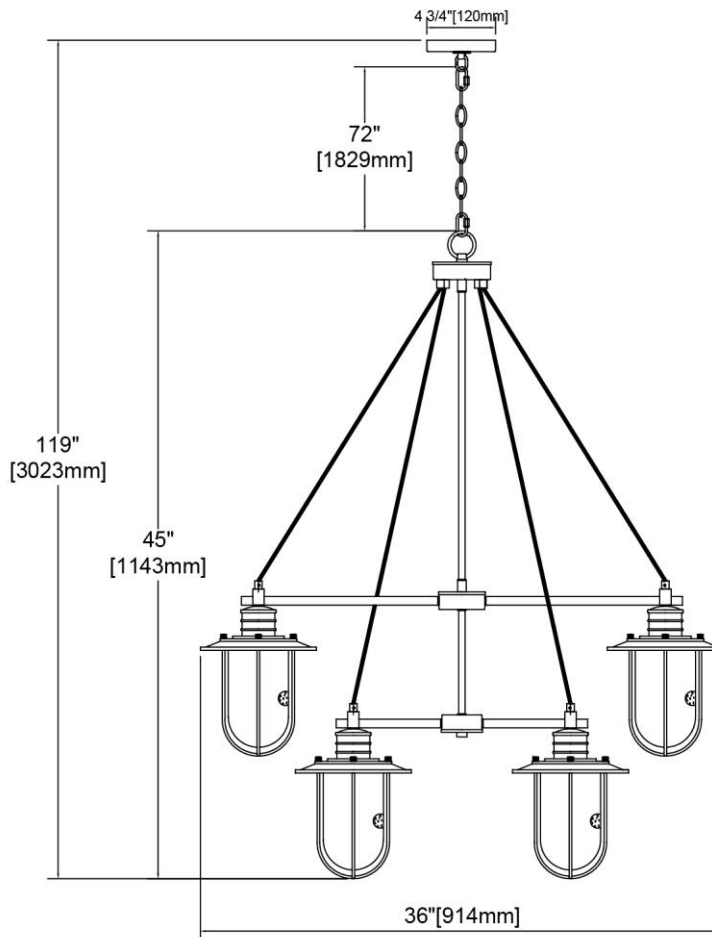

<b>ITEM #:</b>	46406/9
<b>UPC</b>	748119139357
<b>Description</b>	Lakeshore Drive 9-Light Chandelier in Matte Black with Seedy Glass
<b>Finish</b>	Matte Black
<b>Materials</b>	Glass, Steel
<b>Brand</b>	ELK Lighting
<b>Collection</b>	Lakeshore Drive
<b>Category</b>	Indoor Lighting
<b>Type</b>	Chandelier

ITEM DIMENSIONS				RATINGS & SPECIFICATIONS				
<b>Width</b>	36 inches			<b>Safety Rating</b>	ETL		<b>Certification</b>	Dry locations
<b>Depth</b>	36 inches			<b>ADA Compliant</b>	N/A		<b>Voltage</b>	120 volts
<b>Height</b>	45 inches			<b>BULBS / SOCKETS</b>				
<b>Weight</b>	24 pounds			<b>Quantity</b>	9	<b>Wattage</b>	60 watts	
ADDITIONAL DIMENSIONS				<b>Included</b>	No	<b>Type</b>	A19 (E26 Medium Base)	
<b>Backplate / Canopy</b>	4.75 diameter			<b>Other</b>	N/A			
<b>HCWO</b>	N/A			CHAIN / CORD INFORMATION				
<b>Min. Extension</b>	N/A			<b>Chain</b>	72 inches	<b>Cord</b>	144 inches - Black	
<b>Max. Extension</b>	N/A			SHADE / GLASS DETAILS				
OVERALL HEIGHT				<b>Shade/Glass Description</b>	Seedy Glass			
<b>Min.</b>	48 inches	<b>Max.</b>	119 inches	<b>Width</b>	4 inches		<b>Height</b>	8 inches
EXTENSION ROD(S)				<b>Width at Top</b>	N/A		<b>Width at Bottom</b>	N/A
N/A								