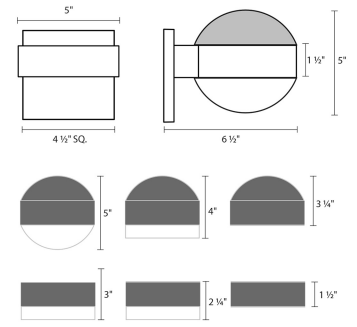

Project:

REALS Downlight LED Sconce Spec Sheet

SKU: 7300.PC.PL.98-WL Learn more at:
<https://sonnemanlight.com/real-downlight-led-sconce>

Description: Consider the possibilities of the nearly unlimited opportunities to configure REALS sconces, with lenses and caps, for a variety of LED illuminating possibilities. Also available as a [Up/Down Sconce](#), [Surface Mount](#), [Bollard](#), and [Double Bollard](#).

Type #:

Dimensions

Height:	1.5"
Width:	5"
Extends:	6.5"
Minimum Extension:	6.5"
Maximum Extension:	6.5"
Canopy/Backplate/Base Width:	4.5
Canopy/Backplate/Base Depth:	0.5
Canopy/Backplate/Base Height:	4.5

Installation

Installation:	Licensed electrician required
Installation Orientation:	Vertical

Shipping

Carton 1 L x W x H:	9" X 10" X 9"
Carton 1 Gross Weight:	4 LBS
Fixture Weight:	3

Shade

Lens Type:	Plate Cap and Plate Lens
Shade 1 Material:	Aluminum w/White Polycarbonate