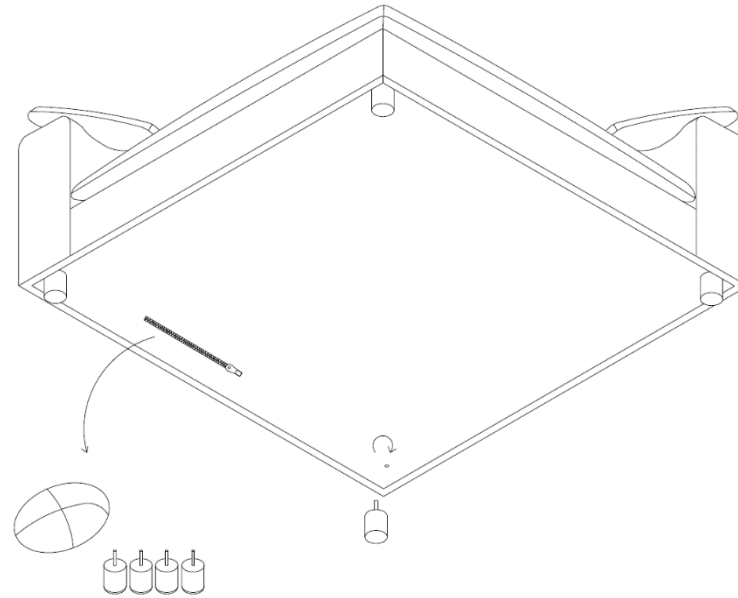

PARTS AND HARDWARE.

No.	Description	Image	Qty
A	Body		1
B	Wood Legs		4
C	U Clip		2

NOTES.

Thank you for purchasing this quality product! Be sure to check all packing material carefully for small part that may have come loose inside the carton during shipping.

CAUTION: The item is heavy, assembly should be performed by two people.

STEP 1.