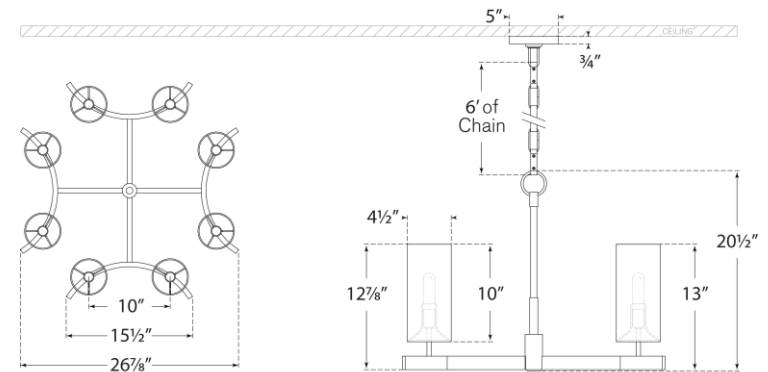

## Aimee Medium Chandelier

Item # SK 5550PN-L

Designer: Suzanne Kasler

Height: 20.5"

Width: 26.75"

Canopy: 5" Round

Finishes: BZ/HAB, PN

Shade Treatments: L

Shade Details: 4.5" x 4.5" x 10"

Socket: 8 - E12 Candelabra

Wattage: 8 - 40 T6

Weight: 19 Pounds

Top View

Side View