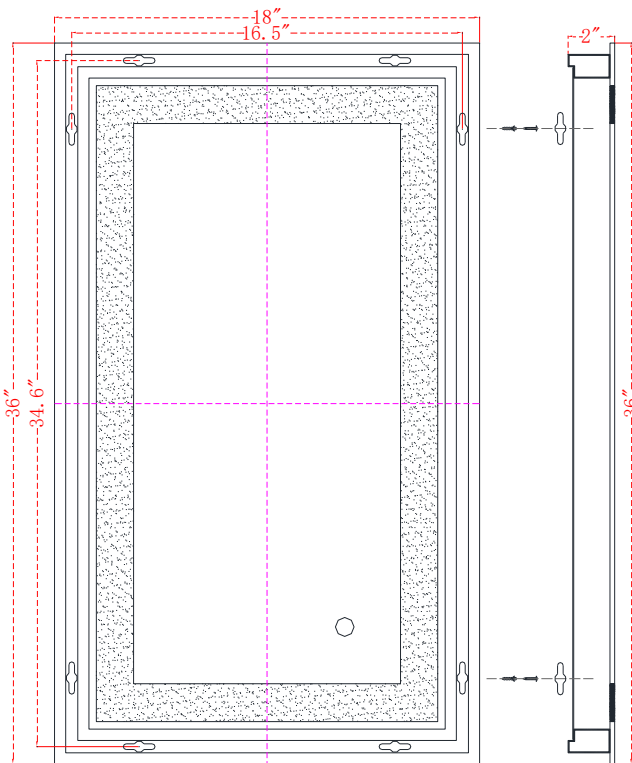

MRE11836

W18" X H36" CRI 90 CCT (K)4200K, 6400K, 3000K 552 Lumens

LED Mirror Light

Elitco Lighting

Project

Location

PRODUCT DESCRIPTION

IP44 Rated LED Backlit Bathroom Wall Mirror, High polished silver mirror with 4 panel lights. Epoxy powder coated mild steel back box. LED Mirror Light is designed to provide 40,000 hours of life.

SPECIFICATIONS:

- Mirror Size: W18" X H36"
- Lamp power: 51W;
- Lumens: 552lm
- CRI \geq 0.9;
- CCT: 4200K, 6400K, 3000K
- Watts per color temperature: 31W+15.5W+15.5W
- Dimming LED
- Electronic Driver: Input 110-120V, output DC 12V
- Defogger
- Luminaire Disconnect
- Changeable LED light strip
- Primary Material: SPCC+GLASS
- UL Approved

FINISHES: Glossy White Back box Gray

INSTALLATION:

1. Mount the chassis on the wall, the chassis can be horizontal and vertical hanging.
2. Install lamps
3. Wiring
4. Powder connection
5. Hang mirror on chassis

Size: W18" X H36"

LABELS: UL/CUL listed (CUL listed number: E479383), IP Rating: IP44.