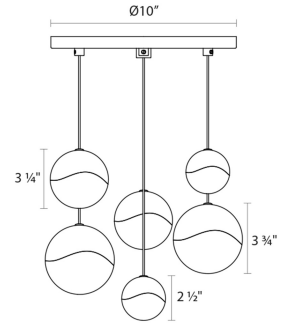

Project:

Grapes LED Pendant Spec Sheet

SKU: 2915.01-AST Learn more at:
<https://sonnemanlight.com/grapes-led-pendant>

Description: Grapes are luminous LED spheres in multiple sizes, arrayed in precise or random patterns, in clusters, or as single points of light. Seen from the middle or above, the crystal appears clear with a subtle luminance. Moving below, the crystal facets become increasingly apparent, refracting the light into a dazzling radiance.

Type #:

Dimensions

Height:	3.75"
Diameter:	11.75"
Canopy/Backplate/Base:	10"
Hanging Details:	10' Adjustable Cord
Shape:	Round Canopy
Size:	6-Light Assorted
Canopy/Backplate/Base Height:	0.5

Electrical Specs

Installation

Installation:	Licensed electrician required
Sloped Ceiling Compatible?:	Compatible

Shipping

Carton 1 L x W x H:	16" X 13" X 10"
Carton 1 Gross Weight:	12 LBS
Fixture Weight:	12

Shade

Shade 1 Material:	Glass Lens
-------------------	------------